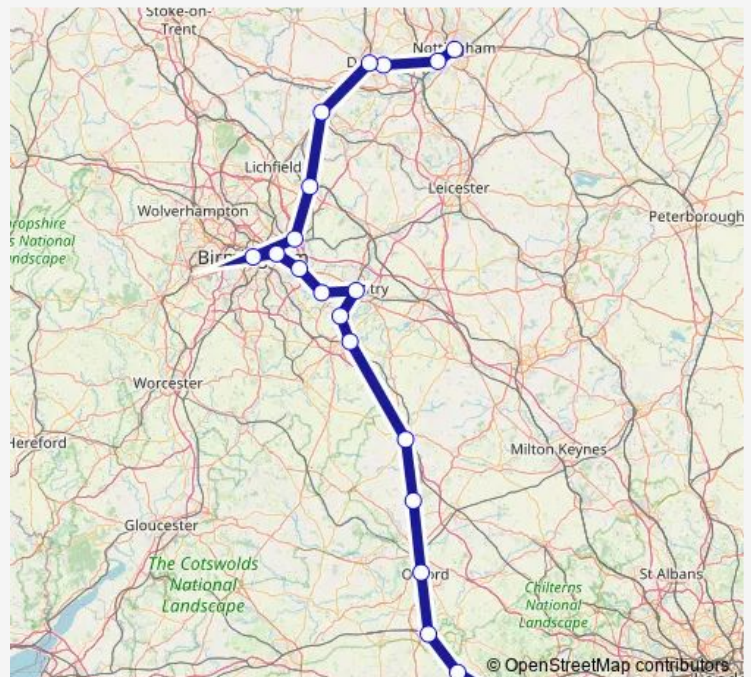

## Rail CrossCountry Nottingham - Reading

[Go to website](#)

### Direction

Nottingham — Reading

20 stops

[Open route schedule](#)

- Nottingham
- Beeston
- Spondon
- Derby
- Burton-on-Trent
- Tamworth
- Water Orton
- Birmingham New Street
- Stechford
- Birmingham International
- Berkswell
- Coventry
- Kenilworth Rail Station
- Leamington Spa
- Banbury
- Heyford
- Oxford
- Didcot Parkway
- Goring & Streatley
- Reading

### Route schedule

Nottingham — Reading

Monday	06:39
Tuesday	—
Wednesday	—
Thursday	—
Friday	—
Saturday	06:42
Sunday	—

### Route info

Direction: Nottingham

Stops: 20

Trip Duration: 2 hour 59 min

■ CrossCountry — Nottingham - Reading

CrossCountry Rail time schedules and route maps are available in an offline PDF at [busmaps.com](https://busmaps.com). Use the [busmaps.com](https://busmaps.com) website to see live bus times, train schedule or subway schedule, and step-by-step directions for all public transit in Derby