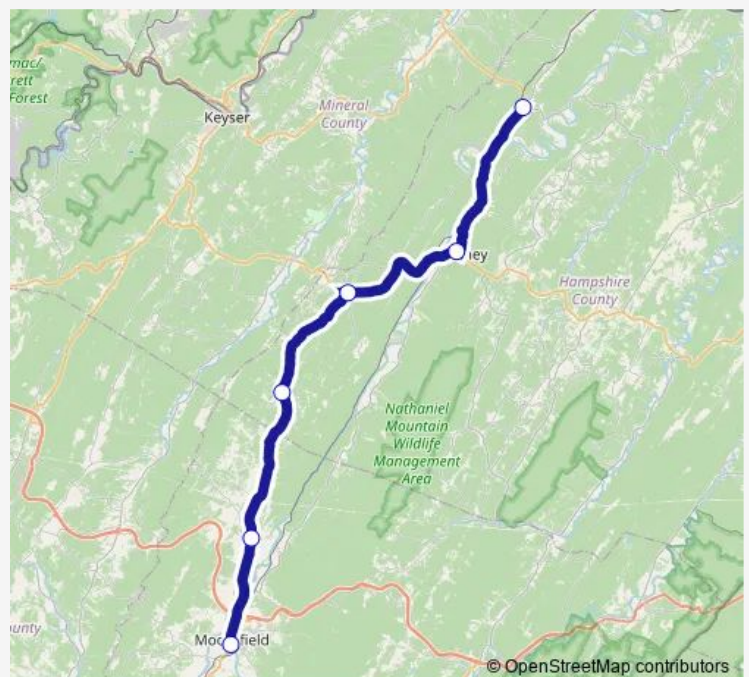

### Route schedule

Moorefield Pilgrim's Pride — Springfield, call (304) 257-1414 for a 3/4 mile deviation

Monday	—
Tuesday	08:00
Wednesday	08:00
Thursday	08:00
Friday	08:00
Saturday	—
Sunday	—

### Route info

Direction: Moorefield Pilgrim's Pride

Stops: 6

Trip Duration: 0 hour 55 min

■ Pilgrim's Pride to Springfield - Md

Bus time schedules and route maps are available in an offline PDF at [busmaps.com](https://busmaps.com). Use the [busmaps.com](https://busmaps.com) website to see live bus times, train schedule or subway schedule, and step-by-step directions for all public transit in Romney