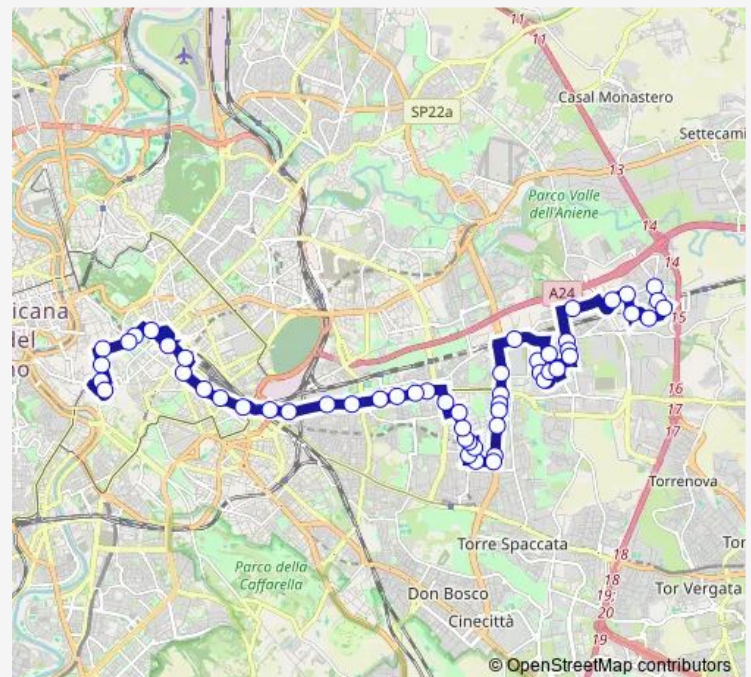

### Route schedule

P.Za Venezia — Vertunni

Monday	00:30-02:35 <sup>+1</sup>
Tuesday	00:30-02:35 <sup>+1</sup>
Wednesday	00:30-02:35 <sup>+1</sup>
Thursday	00:30-02:35 <sup>+1</sup>
Friday	00:30-02:35 <sup>+1</sup>
Saturday	00:30-02:35 <sup>+1</sup>
Sunday	00:30-02:35 <sup>+1</sup>

### Route info

Direction: P.Za Venezia

Stops: 70

Trip Duration: 1 hour 18 min

■ n543

Prenestina/Irpinia

Prenestina/Olevano Romano

Prenestina/TOR DE' Schiavi