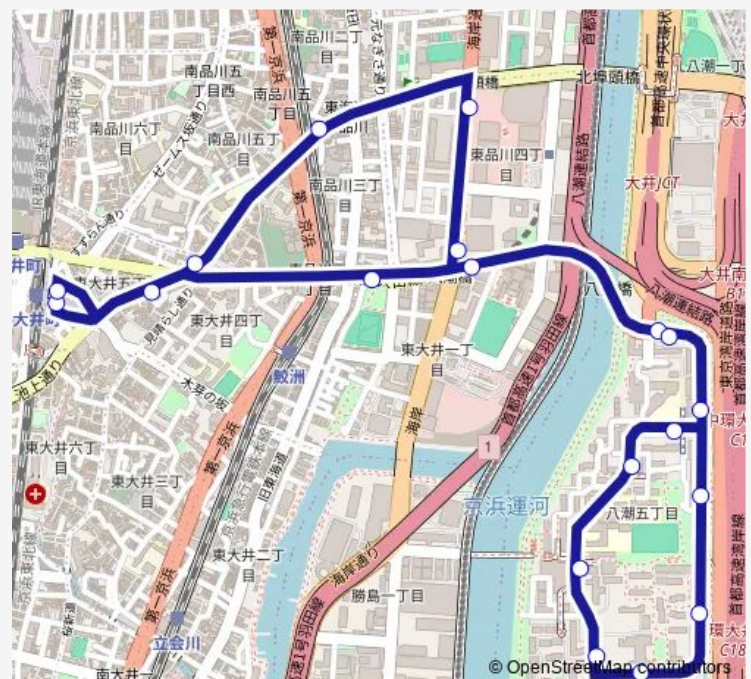

### Route schedule

大井町駅東口 — 大井町駅東口

Monday 06:13-22:50

Tuesday 06:13-22:50

Wednesday 06:13-22:50

Thursday 06:13-22:50

Friday 06:13-22:50

Saturday 06:21-22:40

Sunday 06:21-22:40

### Route info

Direction: 大井町駅東口

Stops: 19

Trip Duration: 0 hour 32 min

井 9 2 Bus time schedules and route maps are available in an offline PDF at [busmaps.com](https://busmaps.com). Use the [busmaps.com](https://busmaps.com) website to see live bus times, train schedule or subway schedule, and step-by-step directions for all public transit in Tokyo