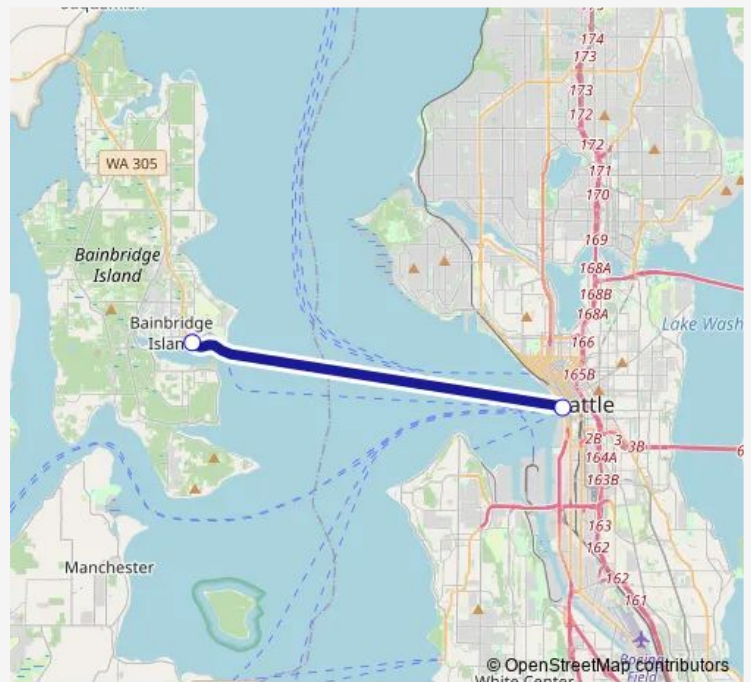

### Direction

Seattle — Bainbridge Island

2 stops

[Open route schedule](#)

Seattle

Bainbridge Island

### Route schedule

Seattle — Bainbridge Island

Monday	—
Tuesday	—
Wednesday	—
Thursday	—
Friday	05:30-01:35 <sup>+1</sup>
Saturday	06:10-02:10 <sup>+1</sup>
Sunday	—

### Route info

Direction: Seattle

Stops: 2

Trip Duration: 0 hour 35 min

■ Seattle - Bainbridge Island

Ferry time schedules and route maps are available in an offline PDF at [busmaps.com](https://busmaps.com). Use the [busmaps.com](https://busmaps.com) website to see live bus times, train schedule or subway schedule, and step-by-step directions for all public transit in Seattle