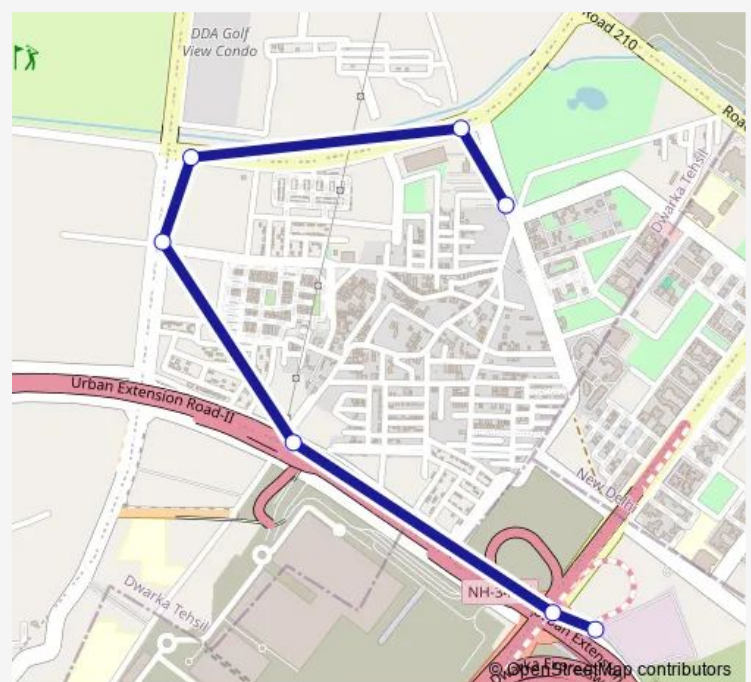

# Bus 743Istldown

[Go to website](#)**Direction**

Pochan Pur Village Dwarka Sec 23 — Dwarka Sec 22 Cluster Depot

7 stops

[Open route schedule](#)

Pochan Pur Village Dwarka Sec 23

Radha Swami Satsang Sec-23 Dwarka

Dwarka Sec-23 Crossing

Dwarka Sec-23B Crossing

Pochan Pur Village

Dwarka Sec 21 Crossing Bharthal Chowk

Dwarka Sec 22 Cluster Depot

**Route schedule**

Pochan Pur Village Dwarka Sec 23 — Dwarka Sec 22 Cluster Depot

Monday 11:46-23:47

Tuesday 11:46-23:47

Wednesday 11:46-23:47

Thursday 11:46-23:47

Friday 11:46-23:47

Saturday 11:46-23:47

Sunday 11:46-23:47

**Route info**

Direction: Pochan Pur Village Dwarka Sec 23

Stops: 7

Trip Duration: 0 hour 11 min

743Istdown Bus time schedules and route maps are available in an offline PDF at [busmaps.com](https://busmaps.com). Use the [busmaps.com](https://busmaps.com) website to see live bus times, train schedule or subway schedule, and step-by-step directions for all public transit in New Delhi