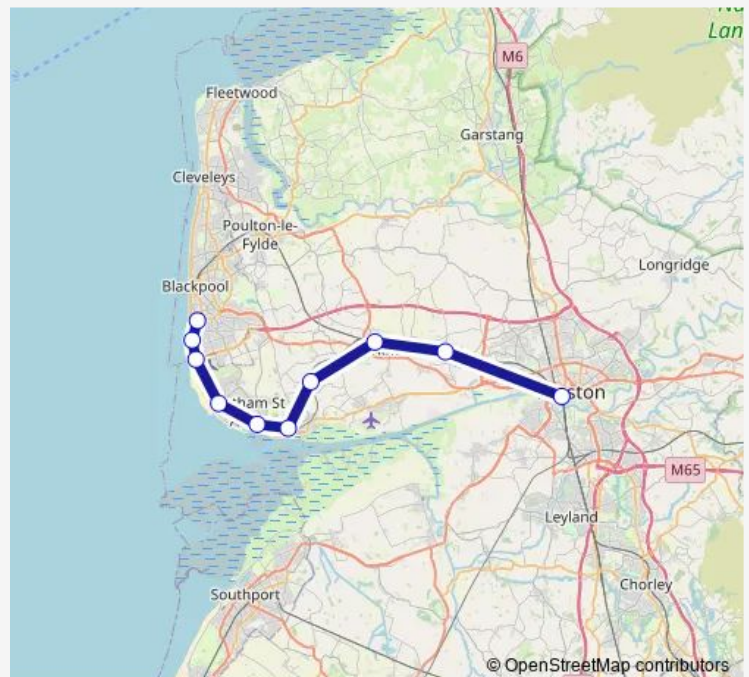

### Direction

Blackpool South — Preston

10 stops

[Open route schedule](#)

Blackpool South

Blackpool Pleasure Beach

Squires Gate

St Annes-on-the-Sea

Ansdell & Fairhaven

Lytham

Moss Side

Kirkham & Wesham

Salwick

Preston

### Route schedule

Blackpool South — Preston

Monday 05:14-23:24

Tuesday 05:14-23:24

Wednesday 05:14-23:24

Thursday 05:14-23:24

Friday 05:14-23:24

Saturday 05:35-23:24

### Route info

Direction: Blackpool South

Stops: 10

Trip Duration: 0 hour 41 min

■ Nt:Bps->Pre — NT train service from BPS to Pre

Nt:Bps->Pre Rail time schedules and route maps are available in an offline PDF at [busmaps.com](https://busmaps.com). Use the [busmaps.com](https://busmaps.com) website to see live bus times, train schedule or subway schedule, and step-by-step directions for all public transit in Blackpool