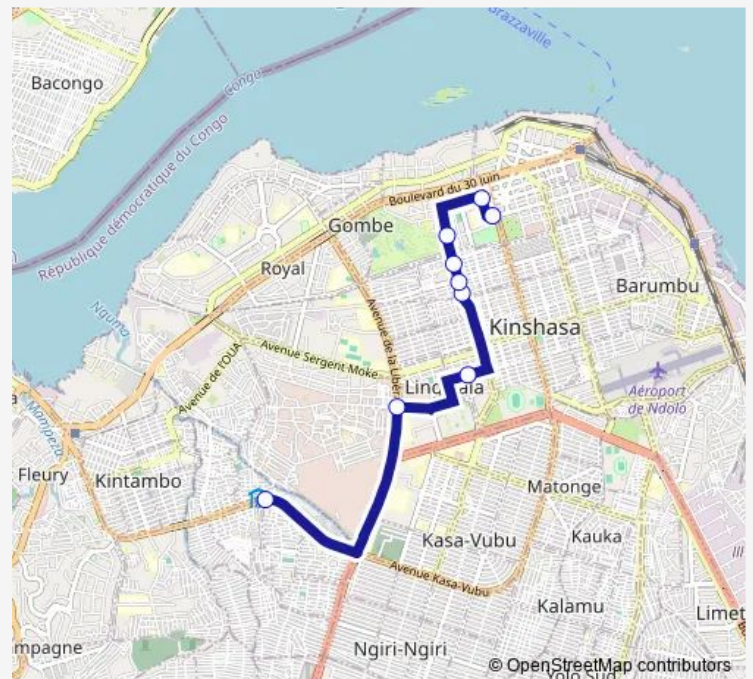

Bus Bandal _ TO _ Zando

[Go to website](#)

Direction

unknown — zando

9 stops

[Open route schedule](#)

unknown

upc

pain victoire

rail

itaga

kato

inrb

central

zando

Route schedule

Route info

Direction: unknown

Stops: 9

Trip Duration: 0 hour 28 min

■ Bandal _ TO _ Zando

Direction

unknown — unknown

3 stops