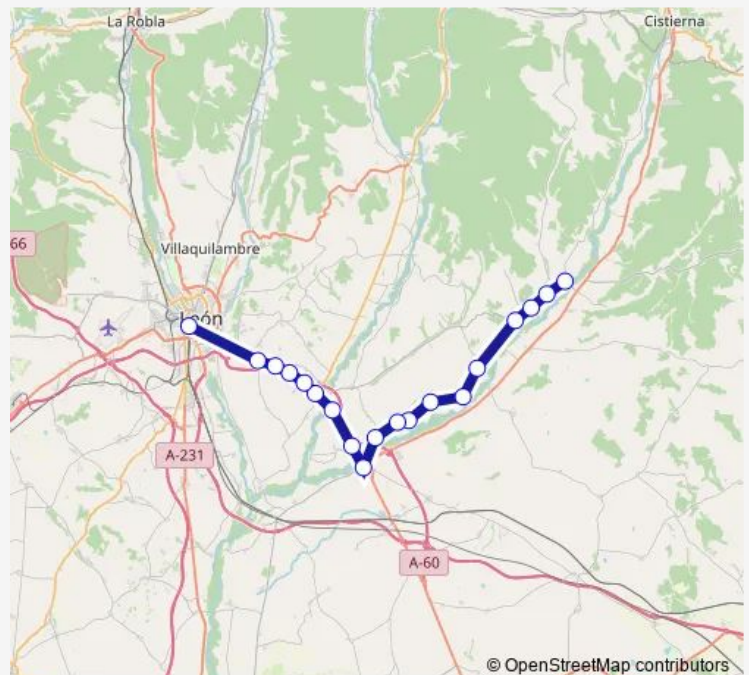

Direction

Gradefes — Leon

19 stops

[Open route schedule](#)

Gradefes

Nava De Los Caballeros

Cifuentes De Rueda

Casasola De Rueda

Villamoros De Mansilla

Puente Villarente

Toldanos

Sanfelismo

Arcahueja

Valdelafuente

Leon

Route schedule

Gradefes — Leon

Monday 07:05

Tuesday 07:05

Wednesday 07:05

Thursday 07:05

Friday 07:05

Saturday —

Sunday —

Route info

Direction: Gradefes

Stops: 19

Trip Duration: 1 hour 0 min

© OpenStreetMap contributors

ALSA - sm-I Bus time schedules and route maps are available in an offline PDF at busmaps.com. Use the busmaps.com website to see live bus times, train schedule or subway schedule, and step-by-step directions for all public transit in Villasabariego