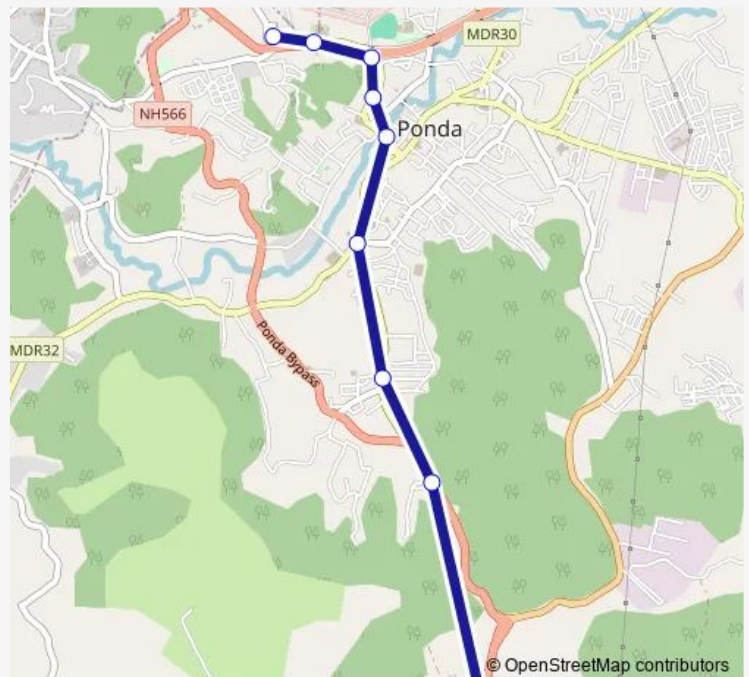

## Route schedule

Ponda KTC Bus Stand — Shirshire

Monday 07:00-13:30

Tuesday 07:00-13:30

Wednesday 07:00-13:30

Thursday 07:00-13:30

Friday 07:00-13:30

Saturday 07:00-13:30

## Route info

Direction: Ponda KTC Bus Stand

Stops: 11

Trip Duration: 0 hour 20 min

■ PNJ76 — Ponda - Shirshire via TOP Cola

**Direction**

Shirshire — Ponda KTC Bus Stand

11 stops