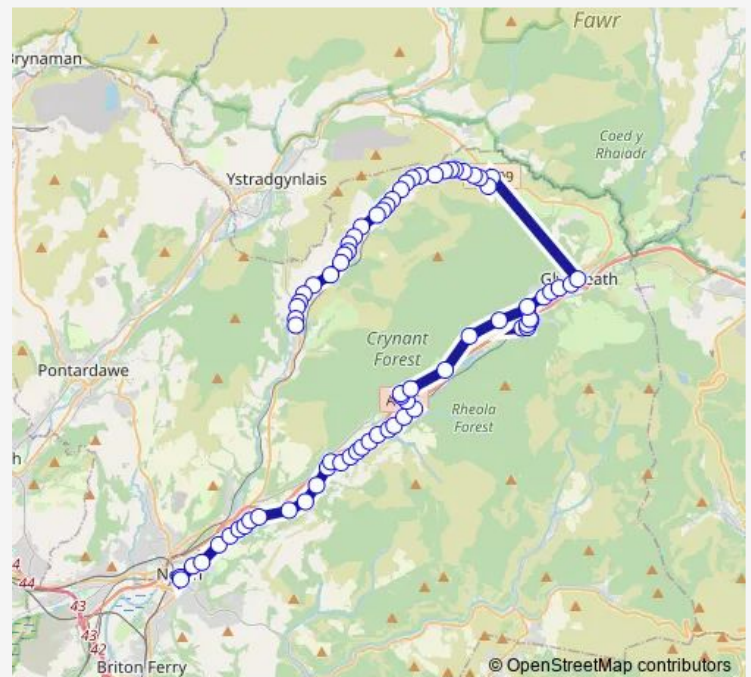

Thursday —

Friday 20:05-23:05

Saturday 20:05-23:05

Sunday —

Route info

Direction: Neath Bus Station Stand 3

Stops: 75

Trip Duration: 1 hour 2 min

Saturday

20:50-22:20

Sunday

—

Route info

Direction: Capel-y-Glyn

Stops: 45

Trip Duration: 0 hour 40 min