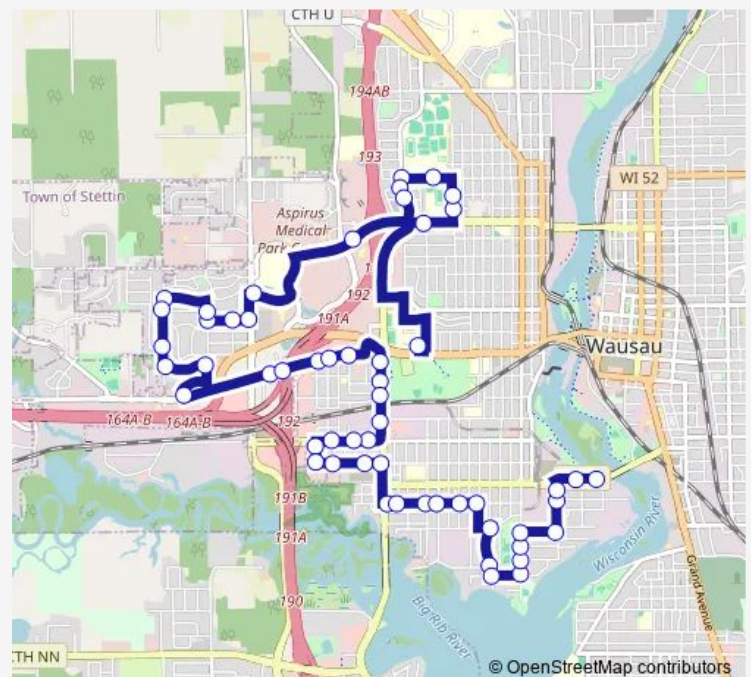

Glendale Ave. @ 36th Ave.

32nd Ave. @ Wildwood Ln.

Polzer Dr. @ 36th Ave.

36th Ave. @ Wildwood Ln.

36th Ave. @ Emerald Dr.

Honeysuckle Ln. @ 36th Ave.

Honeysuckle Ln. @ 32nd Ave.

Terrace Ct. @ Stewart Ave.

Route info

Direction: John Muir Middle School

Stops: 55

Trip Duration: 0 hour 38 min

Stewart Ave. @ 26th Ave.

Stewart Ave. @ Union Station

Stewart Ave. @ Bp

Stewart Ave. @ Subway

17th Ave. @ Wegner St.

17th Ave. @ Garfield Ave.

17th Ave. @ Porter St.

17th Ave. @ West St.

Sherman St. @ 19th Ave.

Sherman St. @ 20th Ave.

Sherman St. @ 21st Place

22nd Ave. @ Sherman St.

Thursday 06:50

Friday 06:50

Saturday —

Sunday —

Route info

Direction: Thomas St. @ Mccleary St.

Stops: 55

Trip Duration: 0 hour 33 min