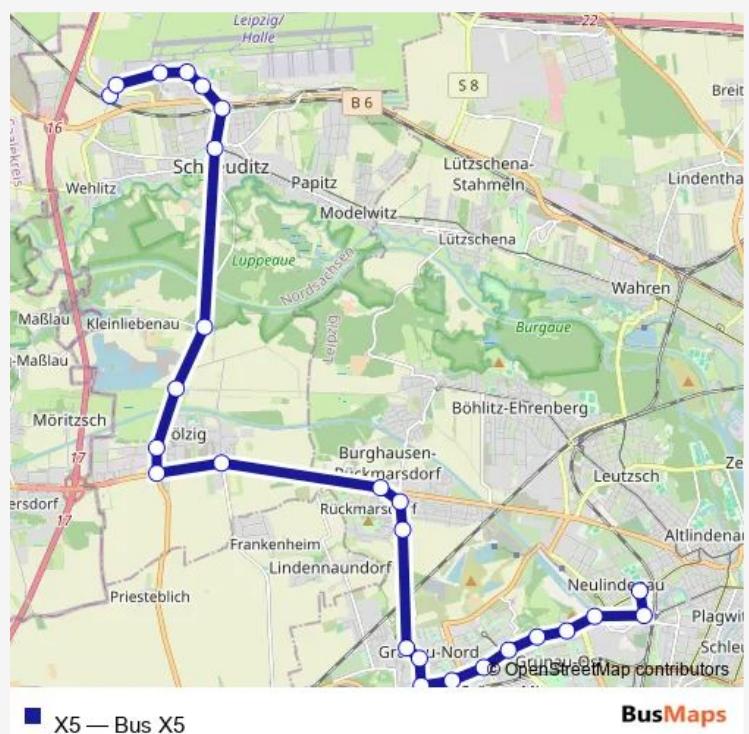

Leipzig, Kiewer Str.

Leipzig, Am Kirschberg

Leipzig, Schönauer Ring

### Route schedule

Schkeuditz, S-Bahnhof West (Nordseite) (Bus) — Leipzig, Lindenau, Bushof

Monday 04:14-22:16

Tuesday 04:14-22:16

Wednesday 04:14-22:16

Thursday 04:14-22:16

Friday 04:14-22:16

Saturday 04:14-22:16

### Route info

Direction: Schkeuditz, S-Bahnhof West (Nordseite) (Bus)

Stops: 26

Trip Duration: 0 hour 44 min

■ X5 — Bus X5

Leipzig, Parkallee

Leipzig, Grünauer Allee (Tram/Bus)

Leipzig, Saarländer Str.