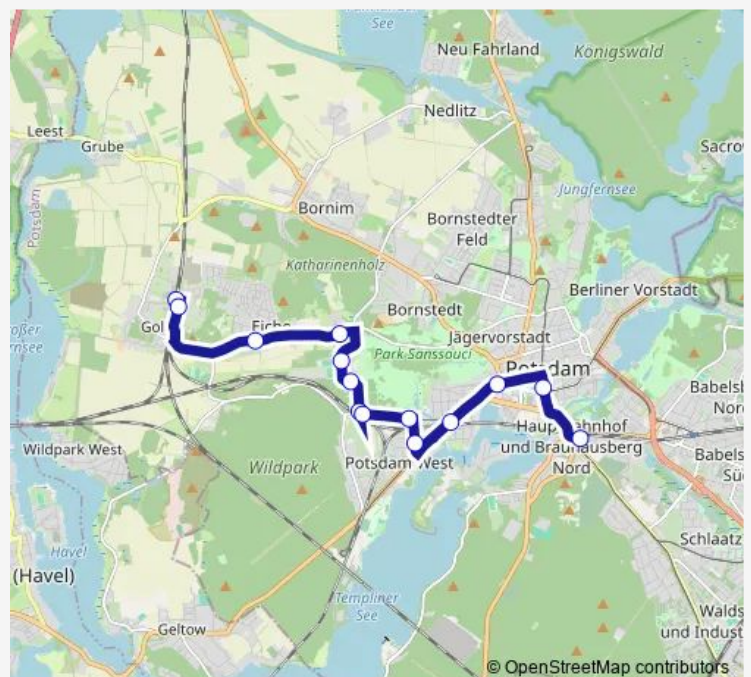

Potsdam, Baumschulenweg

Potsdam, Science Park/Universität

Potsdam, Golm Bhf

Route schedule

S Potsdam Hauptbahnhof — Potsdam, Golm Bhf

Monday 09:42-15:42

Tuesday 09:42-15:42

Wednesday 09:42-15:42

Thursday 09:42-15:42

Friday 09:42

Saturday —

Sunday —

Route info

Direction: S Potsdam Hauptbahnhof

Stops: 11

Trip Duration: 0 hour 24 min

■ X5

BusMaps

Direction

Potsdam, Golm Bhf — S Potsdam Hauptbahnhof

14 stops

[Open route schedule](#)

Potsdam, Golm Bhf

Potsdam, Science Park/Universität