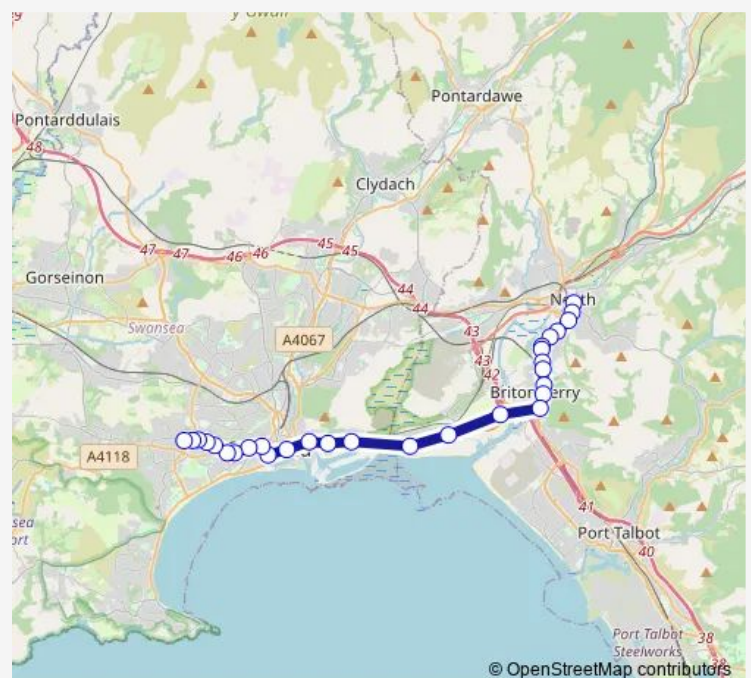

Thursday 09:25-17:30

Friday 09:25-17:30

Saturday 09:25-17:25

Sunday —

Route info

Direction: Swansea Bus Station Stand F

Stops: 22

Trip Duration: 0 hour 39 min

X5 — Swansea - Neath

Direction

Neath Bus Station Stand 6 — Swansea College

29 stops

[Open route schedule](#)

Neath Bus Station Stand 6

London Road

Stockham's Corner

Monday 07:39-16:45

Tuesday 07:39-16:45

Wednesday 07:39-16:45

Thursday 07:39-16:45

Friday 07:39-16:45

Saturday 07:39-16:39

Sunday —

Route info