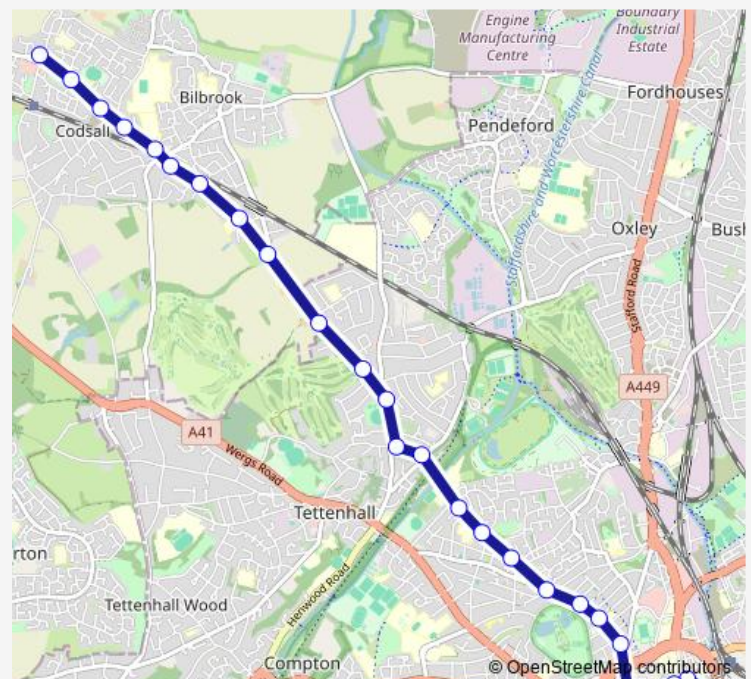

Birches Bridge

### Route schedule

Wolverhampton Bus Station — Church Road

Monday 06:20-18:00

Tuesday 06:20-18:00

Wednesday 06:20-18:00

Thursday 06:20-18:00

Friday 06:20-18:00

Saturday —

### Route info

Direction: Wolverhampton Bus Station

Stops: 26

Trip Duration: 0 hour 27 min

■ X5 — Wolverhampton - Codsall via Claregate

Duck Lane

South Staffordshire Council Offices

Histons Hill