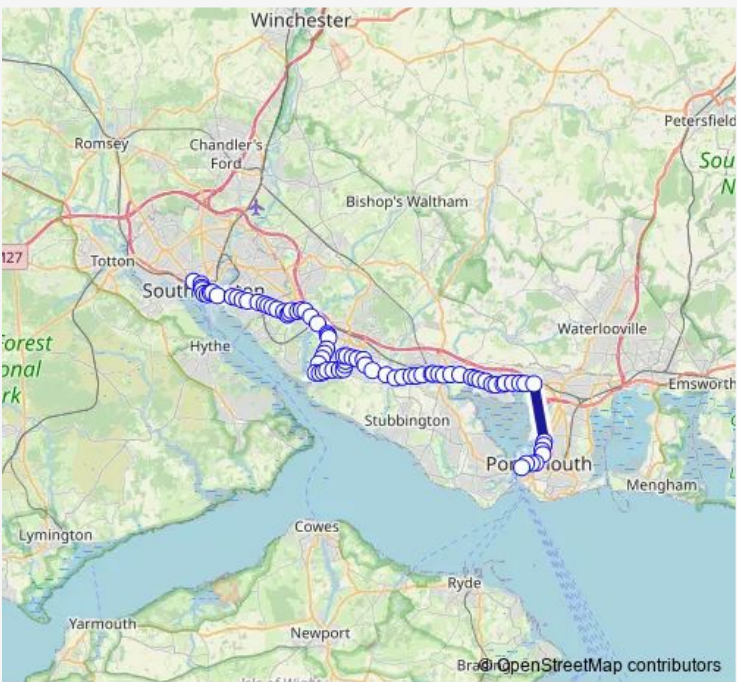

Bus X5 Southampton - Portsmouth

[Go to website](#)

Direction
 Central Station — The Hard Interchange
 82 stops
[Open route schedule](#)

- Central Station
- Marlands
- Westquay
- Westquay
- Holyrood Church
- Oxford Street
- Challis Court
- Terminus Terrace
- Itchen Bridge West
- Bridge Link Road
- Fort Road
- St Annes Road
- The Swan
- St Marys Cemetery
- Botley Road
- Ashley Crescent
- Sports Ground
- Grange Road
- The Plough
- Priors Hill Lane
- Lowford Hill

Route schedule
 Central Station — The Hard Interchange

Monday	06:34-19:25
Tuesday	06:34-19:25
Wednesday	06:34-19:25
Thursday	06:34-19:25
Friday	06:34-19:25
Saturday	07:32-18:37
Sunday	07:25-17:40

Route info
 Direction: Central Station
 Stops: 82
 Trip Duration: 1 hour 46 min

■ X5 — Southampton - Portsmouth **BusMaps**

Jurd Way

School Road

Redcroft Lane

Dodwell Lane

Bursledon Station

Swanwick Lane

Sarisbury Green

Sandringham Road

Peak Lane

White Oaks

Fareham College

Fareham Station

Station Roundabout

Trinity Street

Bus Station