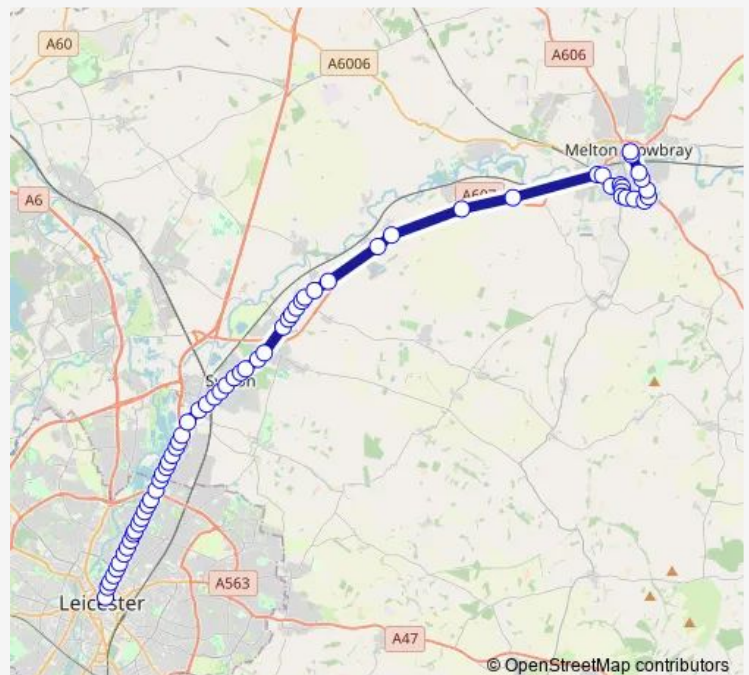

Manor Medical Centre

Dorothy Avenue

Bridge Park Road

Route schedule

Haymarket Bus Station — Crown Inn

Monday 17:20-18:25

Tuesday 17:20-18:25

Wednesday 17:20-18:25

Thursday 17:20-18:25

Friday 17:20-18:25

Saturday —

Sunday —

Route info

Direction: Haymarket Bus Station

Stops: 64

Trip Duration: 1 hour 1 min

■ X5 — Leicester - Melton Mowbray

BusMaps

Lea Close

Forest Avenue

Canal Street

Costco

Roundhill College

Barkby Lane

Wanlip Road

Rail Station

Albert Street

Brookside

Health Centre

Tentercroft Avenue

Wreake Valley College

New Zealand Lane