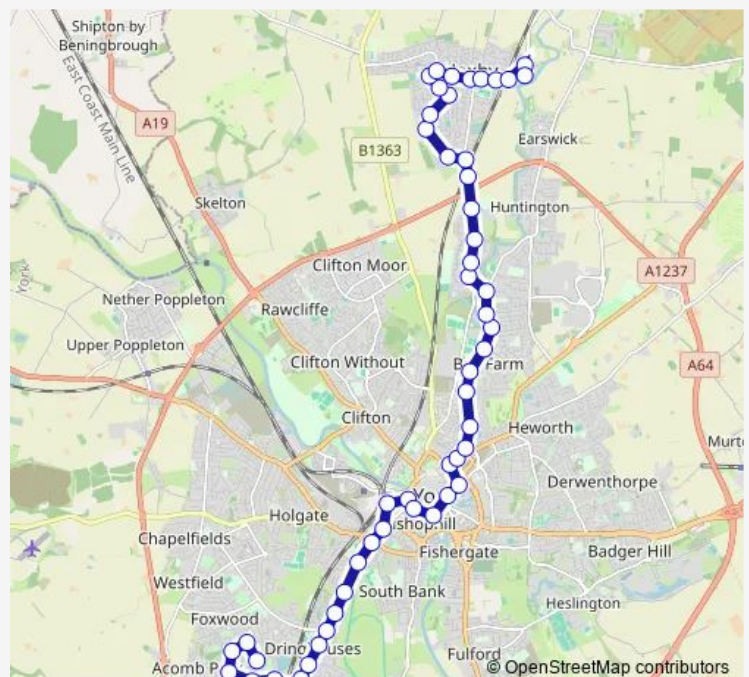

Thursday 18:30-22:30

Friday 18:30-22:30

Saturday 18:30-22:30

Sunday —

Route info

Direction: Woodthorpe Shops

Stops: 52

Trip Duration: 0 hour 54 min