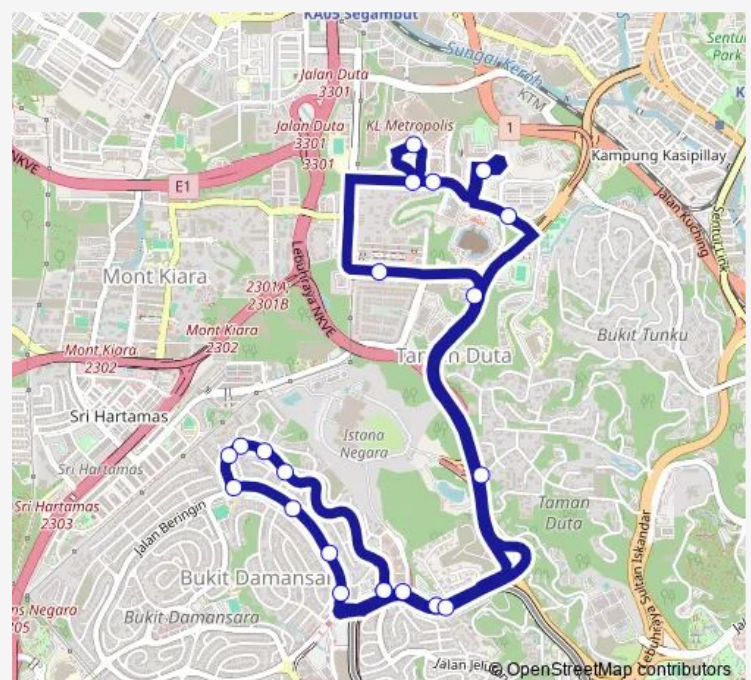

High Commission OF India (Old)

Wisma Damansara (Barat)

(M1) MRT Semantan Pintu B

Route schedule

(M1) MRT Semantan Pintu B — (M1) MRT Semantan Pintu B

Monday 06:00-20:00

Tuesday 06:00-20:00

Wednesday 06:00-20:00

Thursday 06:00-20:00

Friday 06:00-20:00

Saturday —

Sunday —

Route info

Direction: (M1) MRT Semantan Pintu B

Stops: 21

Trip Duration: 0 hour 35 min