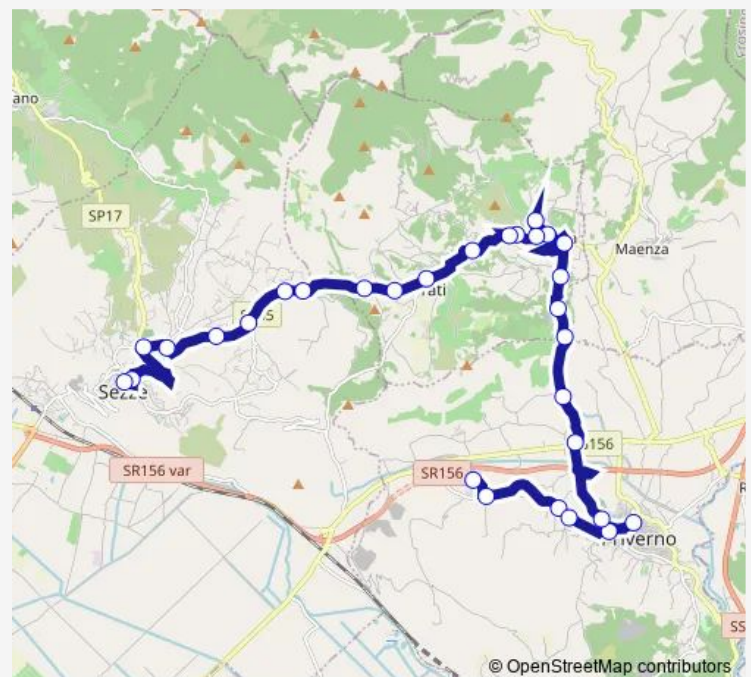

### Route schedule

Priverno DEP # Pvdep — Sezze | Porta Sant'Andrea # f3409

Monday 07:10

Tuesday 07:10

Wednesday 07:10

Thursday 07:10

Friday 07:10

Saturday 07:15

### Route info

Direction: Priverno DEP # Pvdep

Stops: 30

Trip Duration: 0 hour 50 min

Pruneto - Sezze # Pv002a

Roccagorga | Via Prati Via Pace # f3399

Roccagorga | Via Prati Via Colle Intella # f3400

Sezze | Via Roccagorga Via Foresta # f3401