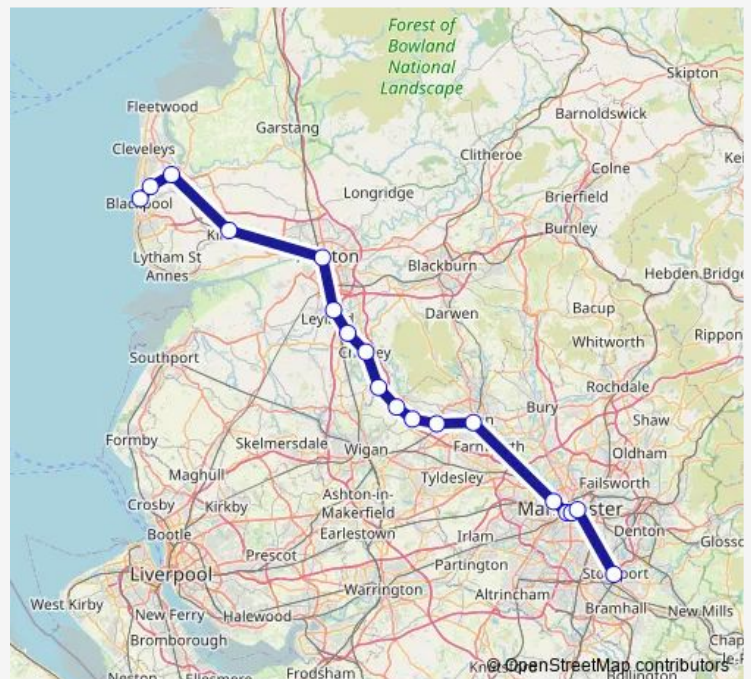

## Rail Nt:Bpn->Spt NT train service from BPN to Spt

[Go to website](#)

Bolton

Salford Crescent

Deansgate

Manchester Oxford Road

Manchester Piccadilly

Stockport

### Route schedule

Blackpool North — Stockport

Monday 21:21

Tuesday 21:21

Wednesday 21:21

Thursday 21:21

Friday 21:21

Saturday —

### Route info

Direction: Blackpool North

Stops: 18

Trip Duration: 1 hour 35 min

■ Nt:Bpn->Spt — NT train service from BPN to Spt

Nt:Bpn->Spt Rail time schedules and route maps are available in an offline PDF at [busmaps.com](https://busmaps.com). Use the [busmaps.com](https://busmaps.com) website to see live bus times, train schedule or subway schedule, and step-by-step directions for all public transit in Manchester