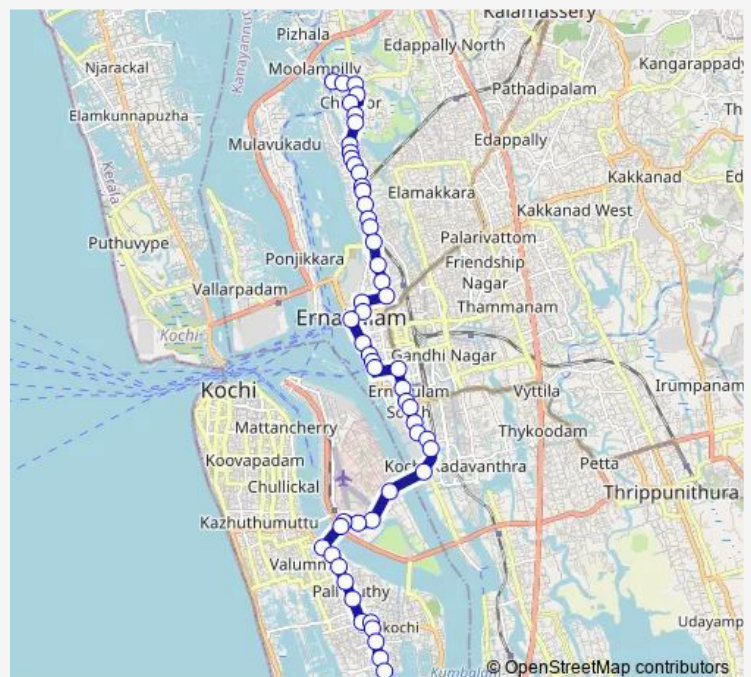

Thursday 06:00

Friday 06:00

Saturday 06:00

Sunday 06:00

Route info

Direction: Chittoor Ferry

Stops: 53

Trip Duration: 0 hour 58 min

Perumpadappu ↔ Chittoor Ferry

Kombara Junction

Saritha

High Court Junction

Menaka

St Therasas College

Children's Park

Ernakulam Boat Jetty