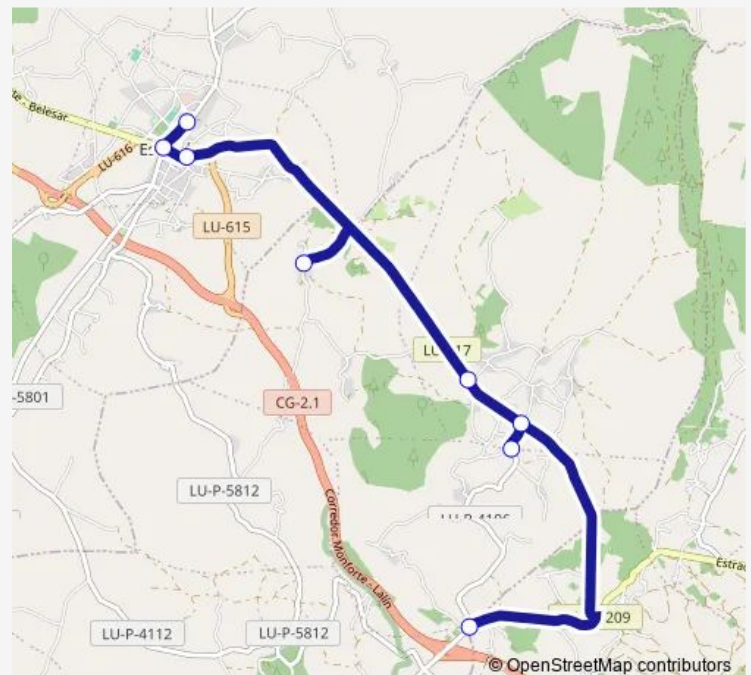

Tuesday 08:50-16:15

Wednesday 08:50-16:15

Thursday —

Friday 08:50

Saturday —

Sunday —

Route info

Direction: Lama DE Franco

Stops: 8

Trip Duration: 0 hour 22 min

■ XG891011 — CPI Dr. López Suárez-Lama de Franco

Direction

CPI DR. López Suárez — Lama DE Franco

8 stops

[Open route schedule](#)

CPI DR. López Suárez

Escairón (Gasolineira)

Ramon Y Cajal

Trivas

Outeiro

Tuiriz (Rectoral)

Tuiriz

Lama DE Franco

Route schedule

CPI DR. López Suárez — Lama DE Franco

Monday	—
Tuesday	—
Wednesday	—
Thursday	—
Friday	14:10
Saturday	—
Sunday	—

Route info

Direction: CPI DR. López Suárez

Stops: 8

Trip Duration: 0 hour 22 min

XG891011 Bus time schedules and route maps are available in an offline PDF at busmaps.com. Use the busmaps.com website to see live bus times, train schedule or subway schedule, and step-by-step directions for all public transit in Pantón