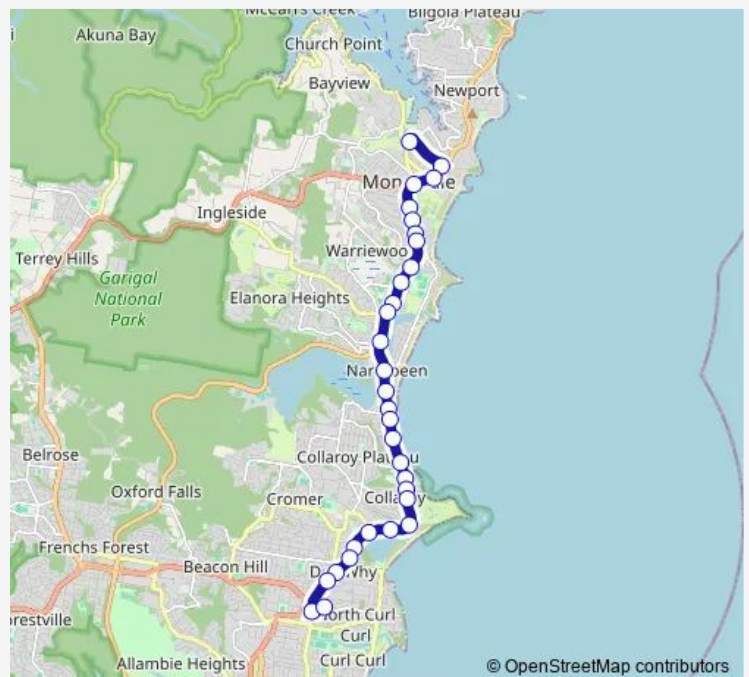

Pittwater Rd After Goodwin St

Pittwater Rd At Clarke St

Pittwater Rd At Ramsay St

Collaroy B-Line, Pittwater Rd

Pittwater Rd At Brissenden Av

Route schedule

Pittwater High School, Mona St, Stand B — St Luke's Grammar School, Headland Rd

Monday	07:35
Tuesday	07:35
Wednesday	07:35
Thursday	07:35
Friday	07:35
Saturday	—
Sunday	—

Route info

Direction: Pittwater High School, Mona St, Stand B

Stops: 31

Trip Duration: 0 hour 27 min

673n — Mona Vale Primary to St. Joseph's School Narrabeen

## Route info

Direction: Mona Vale Public School, Waratah St

Stops: 21

Trip Duration: 0 hour 33 min

## Route info

Direction: Carreel Head Rd At Burrawong Rd

Stops: 53

Trip Duration: 0 hour 45 min

Barrenjoey Rd Before Darley St

Mona Vale B-Line, Barrenjoey Rd

Pittwater Rd Opp Turimetta St

Pittwater Rd Opp Jenkins St