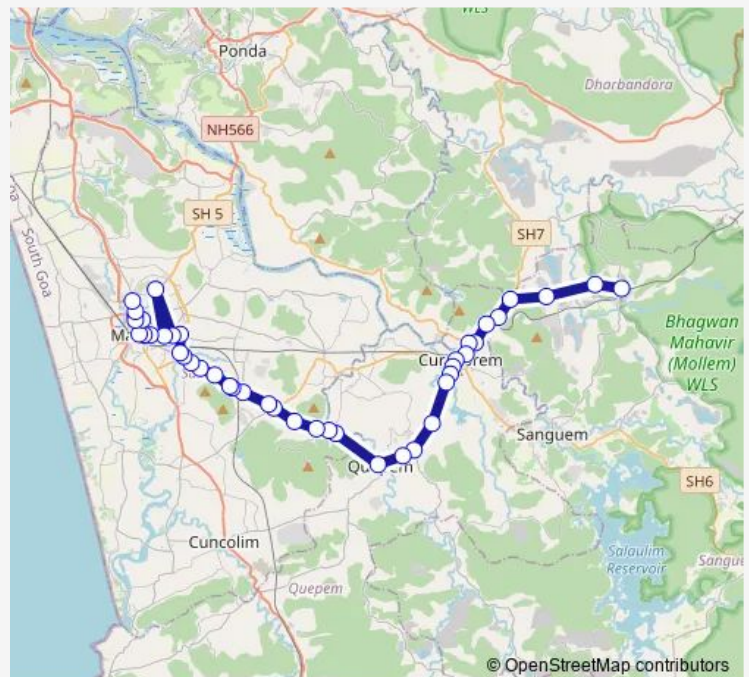

### Direction

Kalay — Margao KTC Bus Stand

43 stops

[Open route schedule](#)

- Kalay
- Deunamol
- Ambeudak
- Periudak
- Guddimol
- Vodlemol Gandhinagar
- Dhade
- Sanvordem Tisk
- Curchorem Market
- Curchorem - Savordem KTC Bus Stand
- Dr. Ambedkar Circle
- Bansai
- Kakumaddi
- Tanki
- Tilamol
- Quepem Court
- Quepem
- Paroda
- Gudi Peddar
- Bhootnath Temple
- Agramad

### Route schedule

Kalay — Margao KTC Bus Stand

Monday	05:45
Tuesday	05:45
Wednesday	05:45
Thursday	05:45
Friday	05:45
Saturday	05:45
Sunday	05:45

### Route info

Direction: Kalay

Stops: 43

Trip Duration: 1 hour 25 min

■ MRG65 — Margao - Kalay

Gudi  
Gudi Chadav  
Padri Bhat  
Don Khuris  
Pali (Don Khuris)  
Lakaki  
Ganapati Mandir  
MES (Mrg)  
Rawanfond Bridge  
Rawanfond  
Aquem Power House  
Costa Factory  
Pandava Chapel/ Pwd  
Pandava Chapel  
Aquem  
Pajifond  
Margao Kamat  
Margao Hospicio  
Margoa Holy Spirit Church & School  
Margao Session Court  
Colva Circle  
Margao KTC Bus Stand