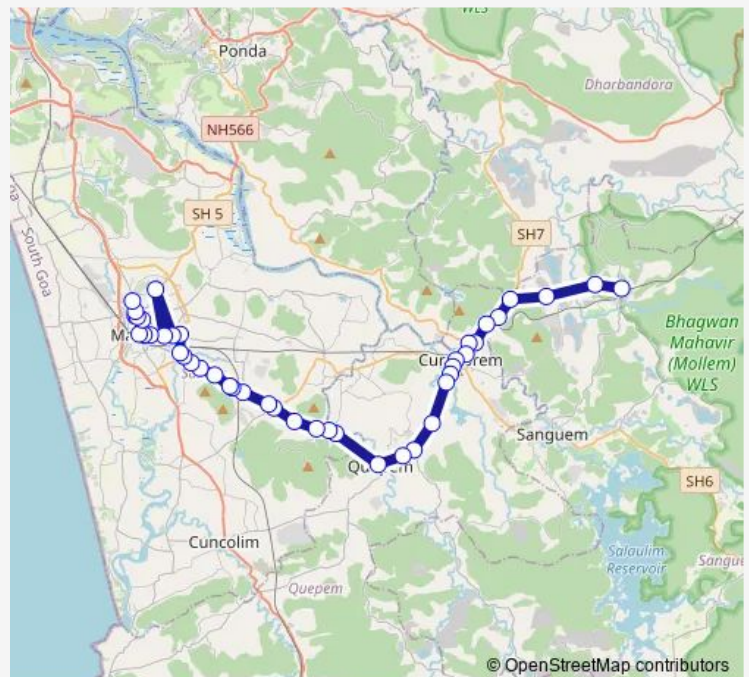

### Direction

Kalay — Margao KTC Bus Stand

43 stops

[Open route schedule](#)

- Kalay
- Deunamol
- Ambeudak
- Periudak
- Guddimol
- Vodlemol Gandhinagar
- Dhade
- Sanvordem Tisk
- Curchorem Market
- Curchorem - Savordem KTC Bus Stand
- Dr. Ambedkar Circle
- Bansai
- Kakumaddi
- Tanki
- Tilamol
- Quepem Court
- Quepem
- Paroda
- Gudi Peddar
- Bhootnath Temple
- Agramad

### Route schedule

Kalay — Margao KTC Bus Stand

Monday	05:45
Tuesday	05:45
Wednesday	05:45
Thursday	05:45
Friday	05:45
Saturday	05:45
Sunday	05:45

### Route info

Direction: Kalay

Stops: 43

Trip Duration: 1 hour 25 min

■ Mrg65 — Margao - Kalay

BusMaps

Gudi  
Gudi Chadav  
Padri Bhat  
Don Khuris  
Pali (Don Khuris)  
Lakaki  
Ganapati Mandir  
MES (Mrg)  
Rawanfond Bridge  
Rawanfond  
Aquem Power House  
Costa Factory  
Pandava Chapel/ Pwd  
Pandava Chapel  
Aquem  
Pajifond  
Margao Kamat  
Margao Hospicio  
Margoa Holy Spirit Church & School  
Margao Session Court  
Colva Circle  
Margao KTC Bus Stand