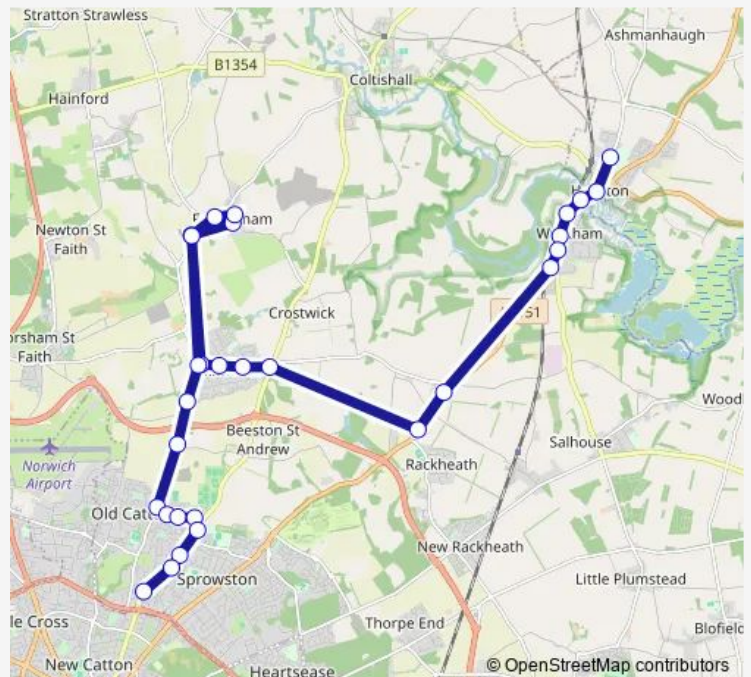

Bus Shelter

Arthurton Road

Beeston Lane

Route schedule

Broadland High School — Parkland Road

Monday 15:10

Tuesday 15:10

Wednesday 15:10

Thursday 15:10

Friday 15:10

Saturday —

Sunday —

Route info

Direction: Broadland High School

Stops: 29

Trip Duration: 0 hour 43 min

Monday 07:27

Tuesday 07:27

Wednesday 07:27

Thursday 07:27

Friday 07:27

Saturday —

Sunday —

Route info