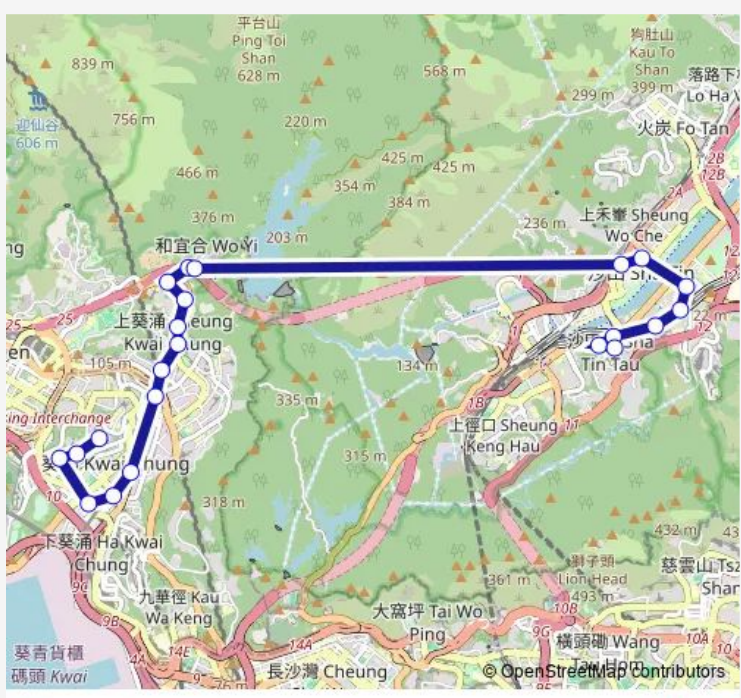

Route schedule  
 [Kmb] Chun Shek BUS Terminus — [Kmb] Kwai Shing East BUS Terminus

Monday	06:50-08:37
Tuesday	06:50-08:37
Wednesday	06:50-08:37
Thursday	06:50-08:37
Friday	06:50-08:37
Saturday	06:48-07:56
Sunday	—

Route info

Direction: [Kmb] Chun Shek BUS Terminus

Stops: 26

Trip Duration: 0 hour 47 min

47X — Chun Shek - Kwai Shing (East) **BusMaps**

[Ctb] Osman Ramju Sadick Memorial Sports Centre, Hing Fong Road[[Kmb] Osman Ramju Sadick Memorial Sports Centre[[Lwb] Osman R. Sadick Memorial Sports Centre