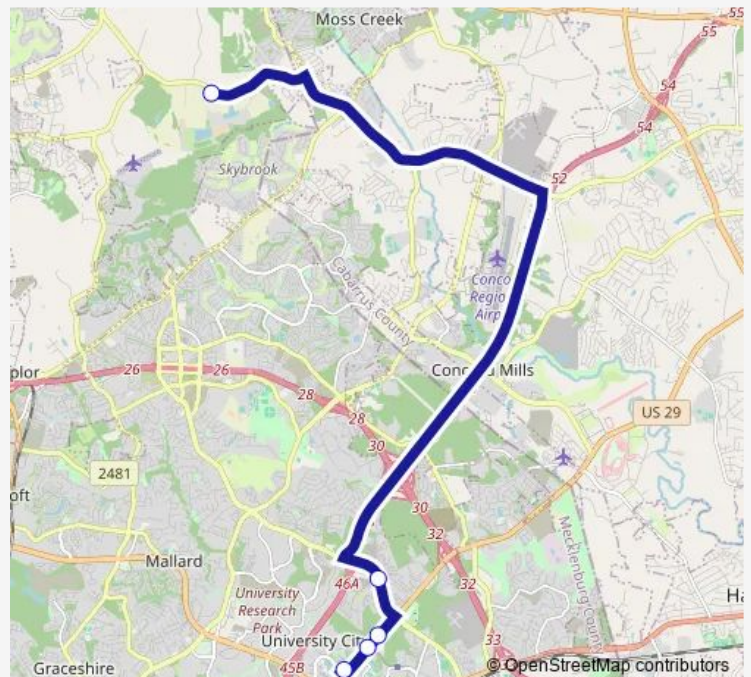

Thursday 16:15

Friday 16:15

Saturday —

Sunday —

Route info

Direction: Metrolina Greenhouses

Stops: 5

Trip Duration: 0 hour 25 min

■ 47x — Huntersville Greenhouse Express

Direction

Transit Center- Bay X — JW Clay Station Bay

2 stops

[Open route schedule](#)

Transit Center- Bay X

JW Clay Station Bay

Route schedule

Transit Center- Bay X — JW Clay Station Bay

Monday	05:58
Tuesday	05:58
Wednesday	05:58
Thursday	05:58
Friday	05:58
Saturday	—
Sunday	—

Route info

Direction: Transit Center- Bay X

Stops: 2

Trip Duration: 0 hour 22 min

Route info

Direction: JW Clay Station Bay

Stops: 6

Trip Duration: 0 hour 25 min

47x Bus time schedules and route maps are available in an offline PDF at busmaps.com. Use the busmaps.com website to see live bus times, train schedule or subway schedule, and step-by-step directions for all public transit in Charlotte