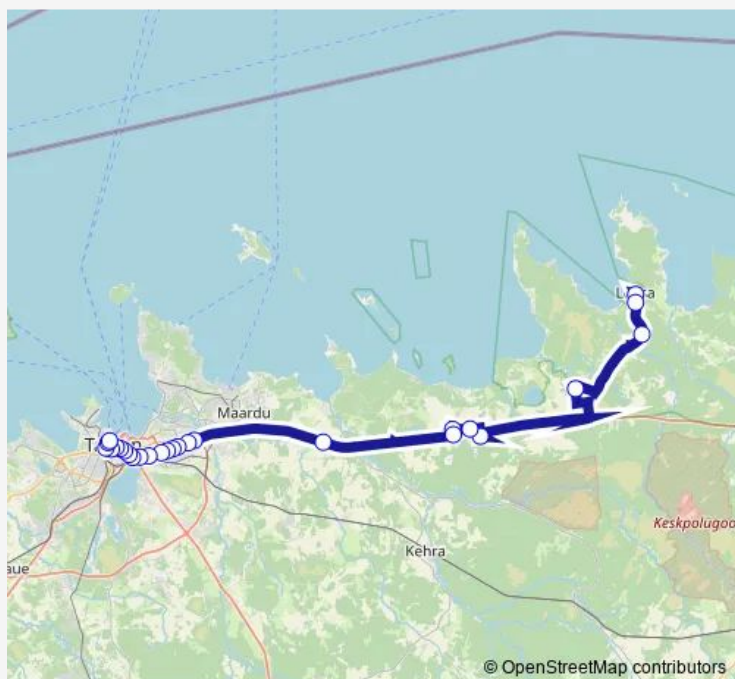

### Route schedule

Loksa — Balti jaam (train station)

Monday	05:25
Tuesday	05:25
Wednesday	05:25
Thursday	05:25
Friday	05:25
Saturday	—
Sunday	—

### Route info

Direction: Loksa

Stops: 26

Trip Duration: 1 hour 21 min

157A — Loksa - Kolga - Kuusalu - Kiiu - Tallinn

Estonia

Vabaduse väljak

Hotell Tallinn