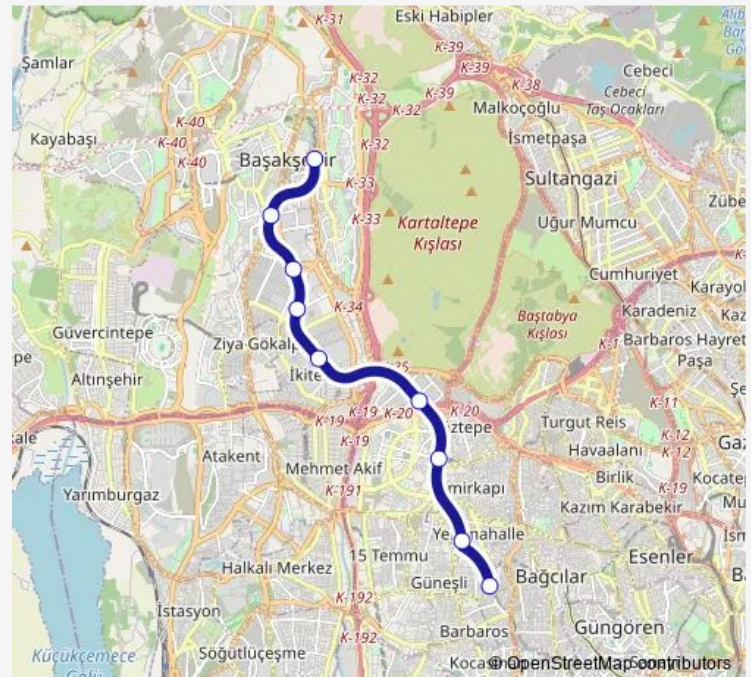

Siteler

Turgut Özal

İkitelli Sanayi

İstoç

Mahmutbey

Yenimahalle

Kirazlı Bağcılar

Route schedule

Başakşehir - Metrokent — Kirazlı Bağcılar

Monday 06:00-23:45

Tuesday 06:00-23:45

Wednesday 06:00-23:45

Thursday 06:00-23:45

Friday 06:00-23:45

Saturday 06:00-23:45

Sunday 06:00-23:45

Route info

Direction: Başakşehir - Metrokent

Stops: 9

Trip Duration: 0 hour 17 min

M3 — Kirazli - Olimpiyat - Başakşehir

BusMaps

Direction

Kirazlı Bağcılar — Başakşehir - Metrokent

9 stops

[Open route schedule](#)

Kirazlı Bağcılar

Yenimahalle

Mahmutbey

İstoç

İkitelli Sanayi

Turgut Özal