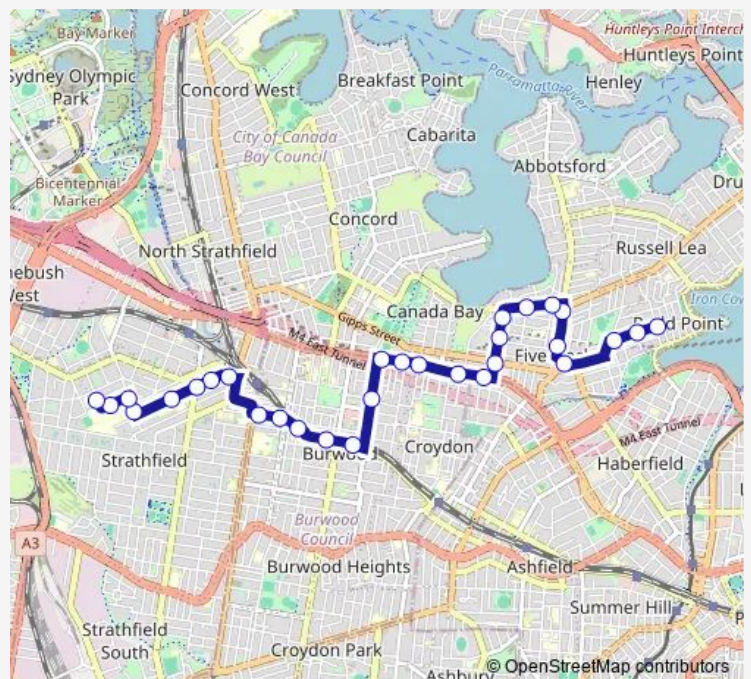

Railway Pde Before Burleigh St

Burwood Station, Railway Pde, Stand D

Burwood Public School, Railway Pde

Morwick St After Wentworth Rd

Route schedule

Rodd Point Shops, First Av — St Patrick's College, Francis St, Stand D

Monday 07:20

Tuesday 07:20

Wednesday 07:20

Thursday 07:20

Friday —

Saturday —

Sunday —

Route info

Direction: Rodd Point Shops, First Av

Stops: 30

Trip Duration: 0 hour 33 min

577s — Rodd Point to St Patricks Strathfield

Morwick St Before The Boulevarde

Albert Rd At Elva St

Albert Rd Opp Duke St

Albert Rd At Homebush Rd