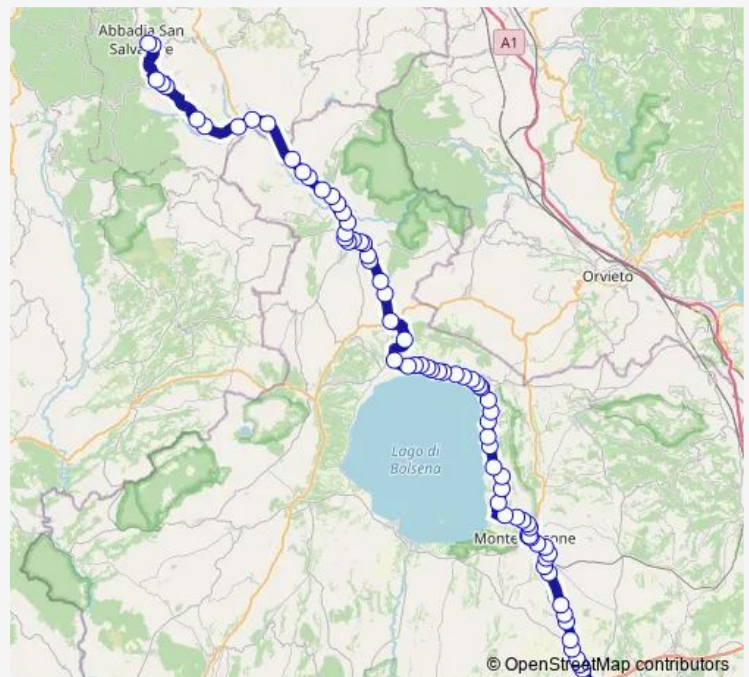

Route info

Direction: Viterbo | Riello # f641

Stops: 80

Trip Duration: 1 hour 50 min

Viterbo - Abbadia San Salvatore # Ab902d

Montefiascone | Via Orvietana Via Cassia # f599

Montefiascone | Via Santa Maria Grazie # f600