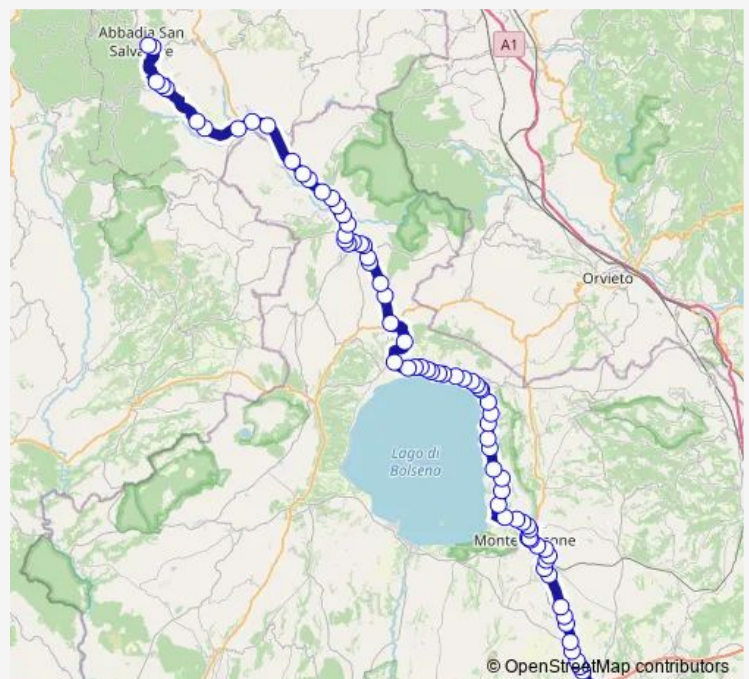

Route schedule

VITERBO | Riello # f641 — ABBADIA (SI) | Piazza Repubblica # f965

Monday 16:30

Tuesday 16:30

Wednesday 16:30

Thursday 16:30

Friday 16:30

Saturday 16:30

Sunday —

Route info

Direction: VITERBO | Riello # f641

Stops: 81

Trip Duration: 1 hour 50 min

Viterbo - Abbadia San Salvatore # Ab902d

Montefiascone | Piazzale Roma # f15091

Montefiascone | Via Orvietana Via Cassia # f599