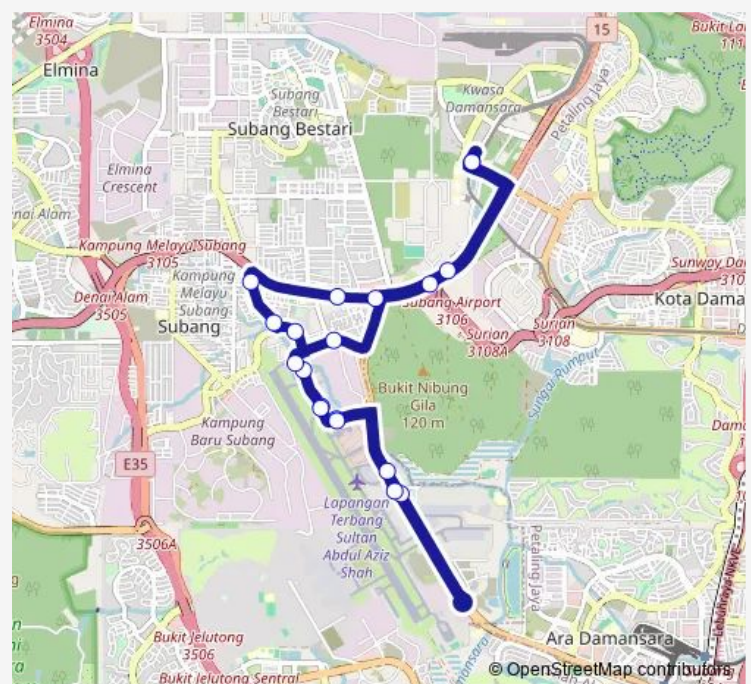

### Route schedule

MRT Kwasa Sentral Pintu A — MRT Kwasa Sentral Pintu A

Monday 06:00-23:30

Tuesday 06:00-23:30

Wednesday 06:00-23:30

Thursday 06:00-23:30

Friday 06:00-23:30

Saturday 06:00-23:30

Sunday 06:00-23:30

### Route info

Direction: MRT Kwasa Sentral Pintu A

Stops: 19

Trip Duration: 1 hour 0 min

T804

T804 Bus time schedules and route maps are available in an offline PDF at [busmaps.com](https://busmaps.com). Use the [busmaps.com](https://busmaps.com) website to see live bus times, train schedule or subway schedule, and step-by-step directions for all public transit in Kuala Lumpur