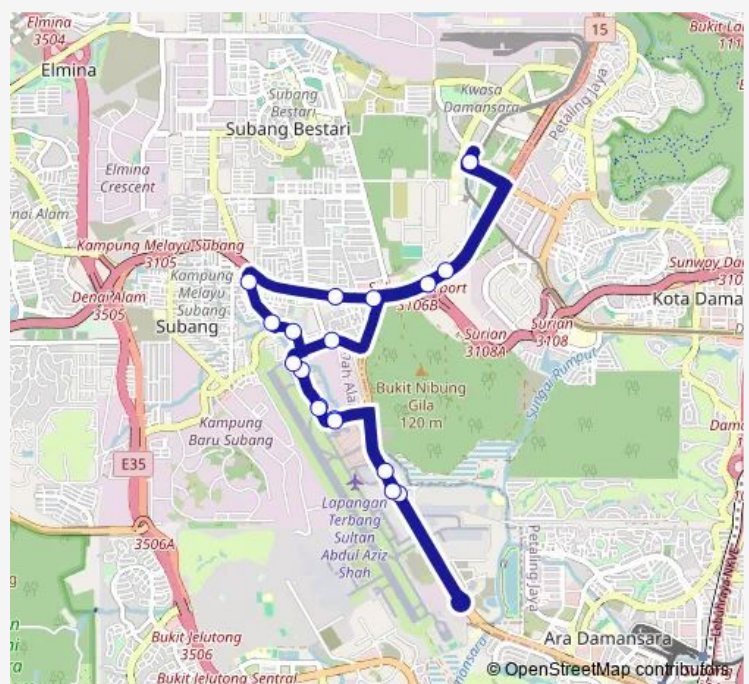

Bus T804

[Go to website](#)

Direction

MRT Kwasa Sentral Pintu A — MRT Kwasa Sentral Pintu A

19 stops

[Open route schedule](#)

MRT Kwasa Sentral Pintu A

Kwasa Land (RRI) (Barat)

Saturday 06:00-23:30

Sunday 06:00-23:30

Route info

Direction: MRT Kwasa Sentral Pintu A

Stops: 19

Trip Duration: 0 hour 45 min

T804

T804 Bus time schedules and route maps are available in an offline PDF at busmaps.com. Use the busmaps.com website to see live bus times, train schedule or subway schedule, and step-by-step directions for all public transit in Kuala Lumpur

The schedule is provided in the local timezone. Times with "(+1)" indicate departures on the next day.

PDF file created on 2025-01-16

2024 BusMaps.com - All Rights Reserved