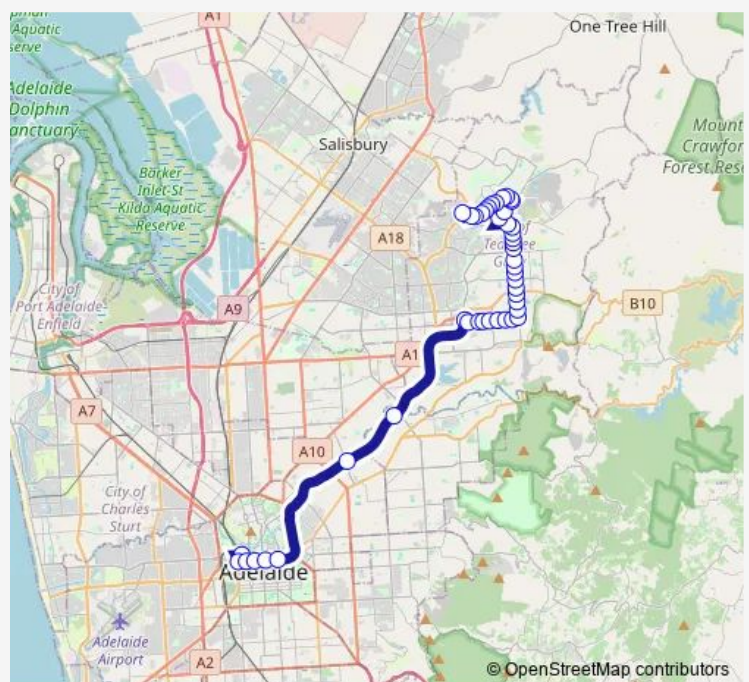

Stop 46 Smart Rd - North side

Stop 47 Hancock Rd - West side

Stop 48 Hancock Rd - West side

Stop 49 Hancock Rd - West side

Stop 50 Hancock Rd - West side

Stop 51 Hancock Rd - West side

Route schedule

Stop Y1 North Tce - South side — Zone B Golden Grove Interchange

Monday 07:17-18:03

Tuesday 07:17-18:03

Wednesday 07:17-18:03

Thursday 07:17-18:03

Friday 07:17-18:03

Saturday 08:21-16:51

Sunday 08:48-16:51

Route info

Direction: Stop Y1 North Tce - South side

Stops: 45

Trip Duration: 0 hour 54 min

541G — City to Golden Grove Interchange

Stop 52 Hancock Rd - West side

Stop 53 Hancock Rd - West side

Stop 54 Hancock Rd - West side

Stop 55 Hancock Rd - West side

Stop 56 Hancock Rd - West side

Stop 57 Hancock Rd - West side

Stop 57A Hancock Rd - West side

Stop 58 Hancock Rd - West side

Stop 59 Hancock Rd - West side

Stop 60 Yatala Vale Rd - South side