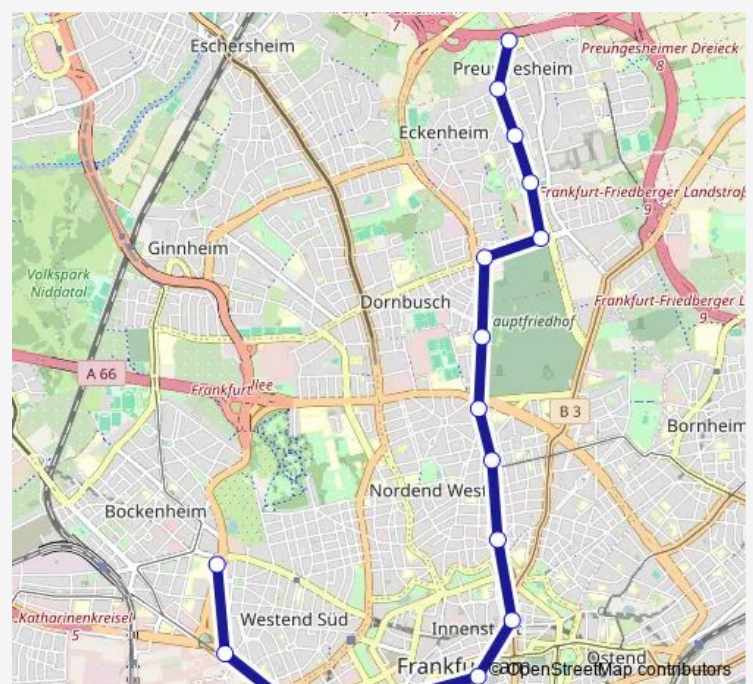

Frankfurt (Main) Hauptfriedhof

Frankfurt (Main) Marbachweg/Sozialzentrum

Frankfurt (Main) Feuerwehrstraße

Frankfurt (Main) Theobald-Ziegler-Straße

Frankfurt (Main) Ronneburgstraße

Frankfurt (Main) Sigmund-Freud-Straße

Saturday 06:49-08:47

Sunday 06:47

Route info

Direction: Frankfurt (Main) Bockenheimer Warte

Stops: 16

Trip Duration: 0 hour 24 min

■ U5

BusMaps

Direction

Frankfurt (Main) Seckbacher Landstraße — Frankfurt (Main) Bockenheimer Warte

10 stops

[Open route schedule](#)

Frankfurt (Main) Seckbacher Landstraße

Frankfurt (Main) Bornheim Mitte

Frankfurt (Main) Höhenstraße

Sunday 02:44-06:34

Route info

Direction: Frankfurt (Main) Seckbacher Landstraße

Stops: 10

Trip Duration: 0 hour 13 min

Direction

Frankfurt (Main) Preungesheim — Frankfurt (Main) Bockenheimer Warte

16 stops