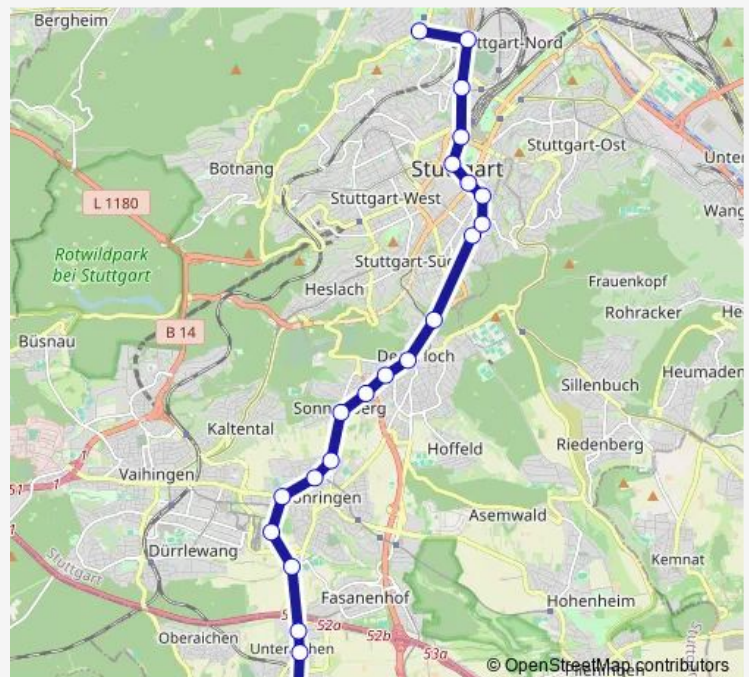

Peregrinastraße

Degerloch Albstraße

Degerloch

Weinsteige

Bopser

Dobelstraße

Olgaeck

Charlottenplatz

Schlossplatz

Hauptbf (Arnulf-Klett-Platz)

Stadtbibliothek

Route schedule

Leinfelden Neuer Markt — Killesberg

Monday 04:22-01:13⁺¹

Tuesday 04:22-01:13⁺¹

Wednesday 04:22-01:13⁺¹

Thursday 04:22-01:13⁺¹

Friday 04:22-01:13⁺¹

Saturday 03:58-01:13⁺¹

Sunday 03:58-01:13⁺¹

Route info

Direction: Leinfelden Neuer Markt

Stops: 23

Trip Duration: 0 hour 32 min

■ U5

Pragfriedhof

Killesberg

Direction

Killesberg — Leinfelden Neuer Markt

23 stops

[Open route schedule](#)

Killesberg