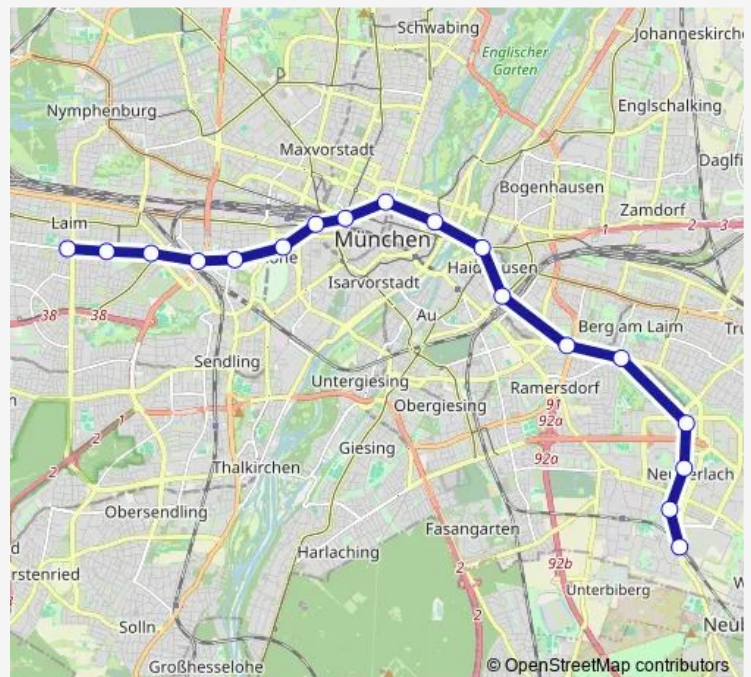

Michaelibad

Innsbrucker Ring

Ostbahnhof

Max-Weber-Platz

Lehel

Odeonsplatz

Karlsplatz (Stachus)

Hauptbahnhof (S, U, Bus, Tram)

### Route schedule

Neuperlach Süd — Laimer Platz

Monday	03:29-00:38 <sup>+1</sup>
Tuesday	04:58-02:58 <sup>+1</sup>
Wednesday	04:58-23:48
Thursday	04:58-23:48
Friday	04:09-00:38 <sup>+1</sup>
Saturday	03:29-01:59 <sup>+1</sup>
Sunday	03:29-01:59 <sup>+1</sup>

### Route info

Direction: Neuperlach Süd

Stops: 18

Trip Duration: 0 hour 26 min

■ U5

## Route info

Direction: Laimer Platz

Stops: 18

Trip Duration: 0 hour 26 min