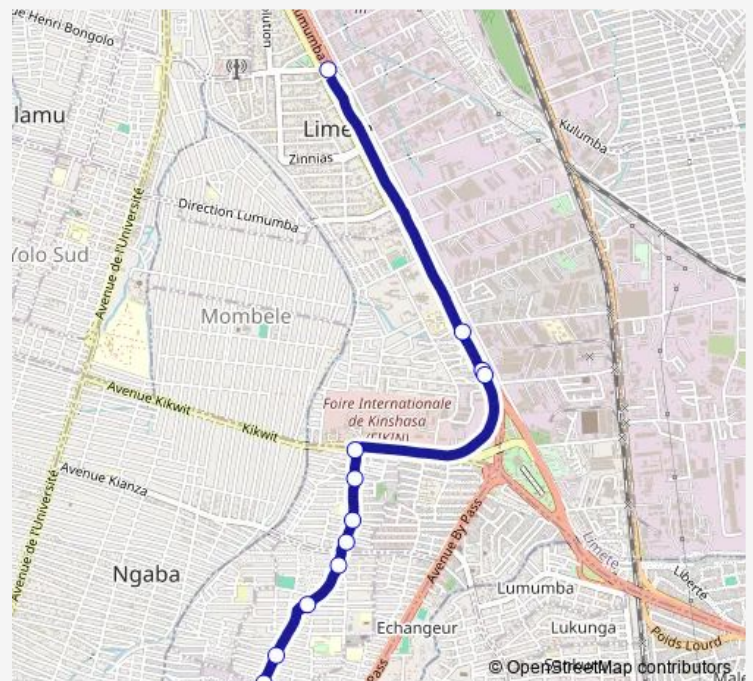

Bus Super Lemba_TO _ Limete 7ieme Rue

[Go to website](#)

Direction

unknown — unknown

6 stops

[Open route schedule](#)

unknown

unknown

Wednesday 18:06

Thursday 18:06

Friday 18:06

Saturday —

Sunday —

Route info

Direction: unknown

Stops: 6

Trip Duration: 0 hour 11 min

■ Super Lemba_TO _ Limete 7ieme Rue

Direction

unknown — unknown

5 stops

[Open route schedule](#)

unknown

unknown

Stops: 5

Trip Duration: 0 hour 11 min

Direction

unknown — unknown

12 stops

[Open route schedule](#)

unknown

unknown