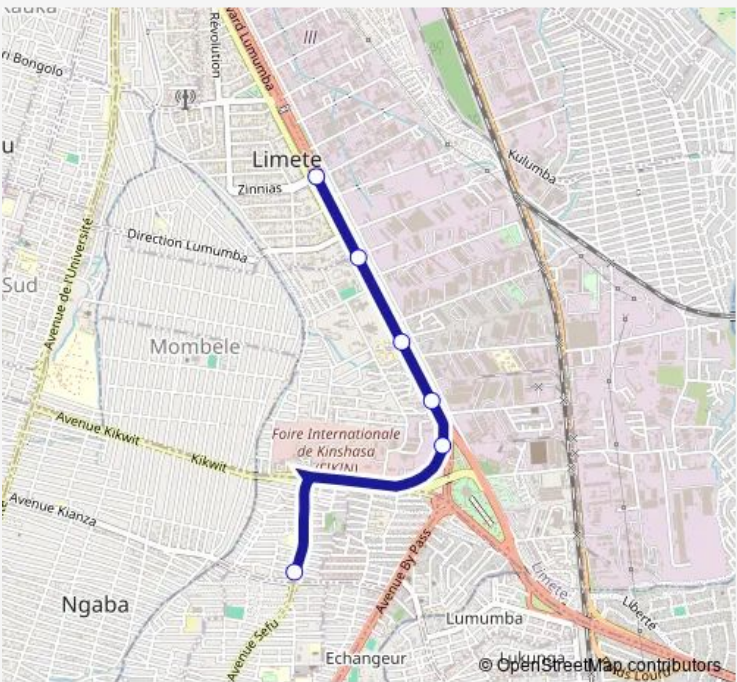

Bus Super Lemba_TO _ Limete 7ieme Rue

[Go to website](#)

Direction
Inconnu — unknown
12 stops
[Open route schedule](#)

- Inconnu
- 13eme rue limete
- unknown
- Unknown
- unknown
- unknown
- unknown
- unknown
- unknown
- unknown
- unknown
- unknown

Route schedule
Inconnu — unknown

Monday	07:56
Tuesday	07:56
Wednesday	07:56
Thursday	07:56
Friday	07:56
Saturday	—
Sunday	—

Route info
Direction: Inconnu
Stops: 12
Trip Duration: 0 hour 15 min

■ Super Lemba_TO _ Limete 7ieme Rue **BusMaps**