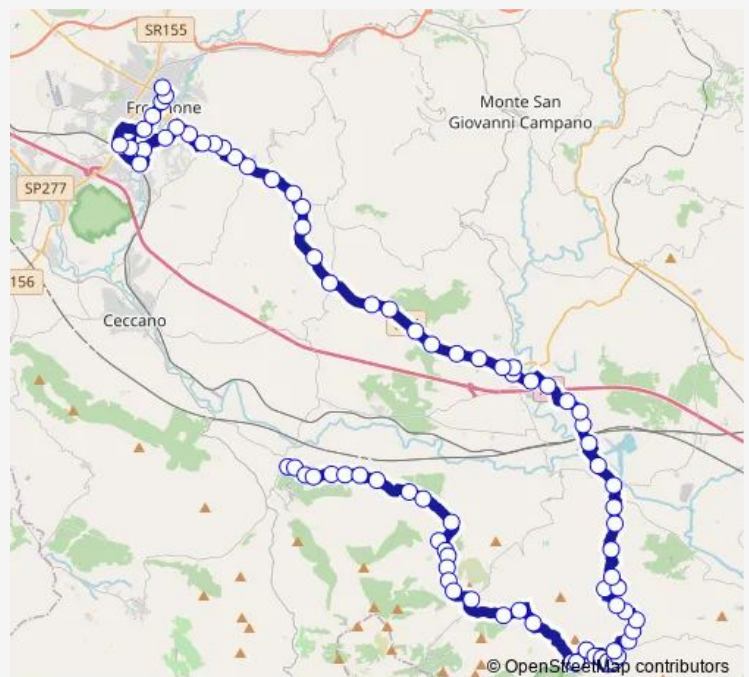

Route schedule

Castro | Madonna del Piano # f5442 — Frosinone | Via Tiburtina Via Lago Maggiore # f3478

Monday	05:50
Tuesday	05:50
Wednesday	05:50
Thursday	05:50
Friday	05:50
Saturday	05:50
Sunday	—

Route info

Direction: Castro | Madonna del Piano # f5442

Stops: 82

Trip Duration: 1 hour 40 min

Madonna del Piano - Frosinone # Mp926a

PASTENA | Via Campocerquello (Km 15) # f6737

Pico | Via Farnese Via Pastena # f4275