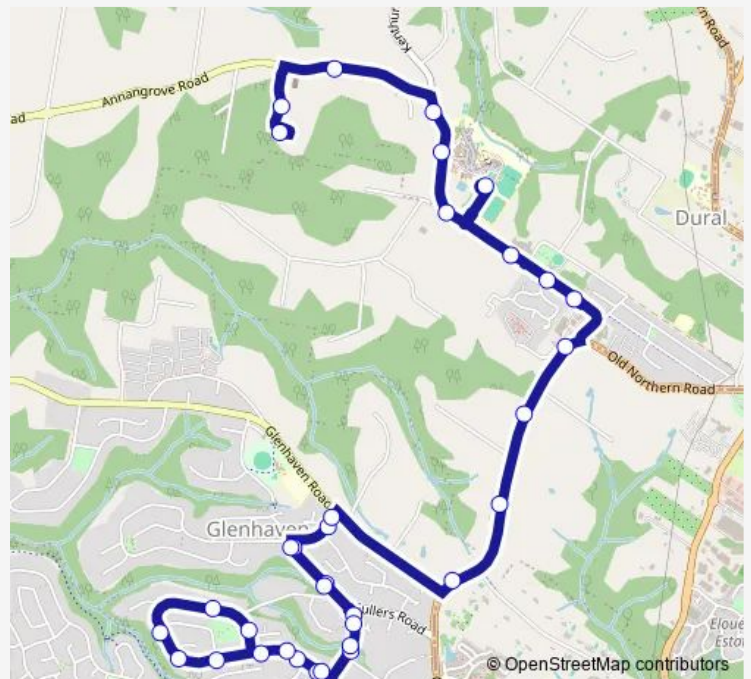

School Bus 3111 Evans Rd opp Amelia Godbee Av to Marian College

Go to website

Direction

Evans Rd Opp Amelia Godbee Av — Marian Catholic College, School Grounds

34 stops

[Open route schedule](#)

- Evans Rd Opp Amelia Godbee Av
- Grange Rd After Evans Rd
- Grange Rd Opp Ferncliff Rd
- Grange Rd After Fullers Rd
- Grange Rd Before Sandhurst Cres
- Greenbank Dr After Grange Rd
- Greenbank Dr After Linksley Av
- 32 Greenbank Dr
- Greenbank Dr Opp Beacon Av
- Greenbank Dr After Caldly Pl
- Greenbank Dr Before Delavor Pl
- Greenbank Dr Before Fullers Rd
- Greenbank Dr At Farhall Pl
- 29 Greenbank Dr
- Greenbank Dr Before Grange Rd
- Grange Rd Opp Sandhurst Cres
- Grange Rd Opp Viria Ct
- Grange Rd After Ferncliffe Rd
- Grange Rd Before Evans Rd
- Evans Rd At Glenhaven Rd

Route schedule

Evans Rd Opp Amelia Godbee Av — Marian Catholic College, School Grounds

Monday	08:09
Tuesday	08:09
Wednesday	08:09
Thursday	08:09
Friday	08:09
Saturday	—
Sunday	—

Route info

Direction: Evans Rd Opp Amelia Godbee Av

Stops: 34

Trip Duration: 0 hour 31 min

3111 — Evans Rd opp Amelia Godbee Av to Marian College

Old Northern Rd At Glenhaven Rd

Lorien Novalis School, Old Northern Rd

Old Northern Rd After Malabar Rd

Round Corner Shops, Old Northern Rd

Kenthurst Rd After Allen Way

Kenthurst Rd At Martin Pl

Kenthurst Rd Opp Pellitt Lane

Hills Grammar School Bus Bay

Kenthurst Rd Before Sagers Rd

Kenthurst Rd Opp Hills Grammar School

Kenthurst Rd Opp Kenthurst Tennis Centre