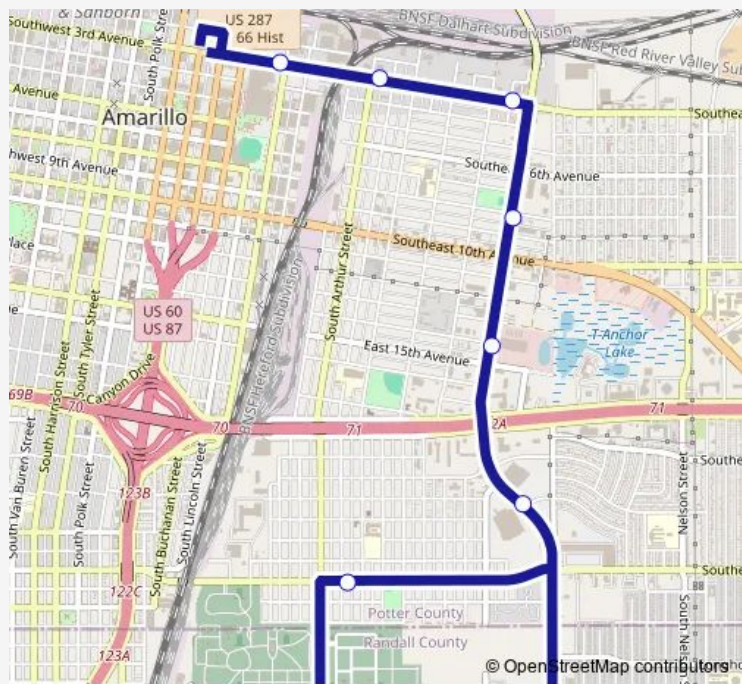

Direction
 SE 34th Ave & S Osage St (Walmart) — SE 3rd Ave & S Johnson St

8 stops

[Open route schedule](#)

- SE 34th Ave & S Osage St (Walmart)
- SE 27th Ave & S Cleveland St
- Ross Osage Dr & Pine St (Sams Club)
- Ross St & SE 14th Ave (Flee Market)
- Ross St & SE 8th Ave
- SE 3rd Ave & S Aldredge St
- SE 3rd Ave & S Arthur St
- SE 3rd Ave & S Johnson St

Route schedule

SE 34th Ave & S Osage St (Walmart) — SE 3rd Ave & S Johnson St

Monday	06:27-17:43
Tuesday	06:27-17:43
Wednesday	06:27-17:43
Thursday	06:27-17:43
Friday	06:27-17:43
Saturday	06:27-17:43
Sunday	—

Route info

Direction: SE 34th Ave & S Osage St (Walmart)

Stops: 8

Trip Duration: 0 hour 18 min

Direction

Transfer Station (219 S Fillmore St) — SE 34th Ave & S Osage St (Walmart)

10 stops

[Open route schedule](#)

Osage St & SE 27th Ave

Osage St & SE 28th Ave

SE 34th Ave & S Osage St (Walmart)

Route schedule

Transfer Station (219 S Fillmore St) — SE 34th Ave & S Osage St (Walmart)

Monday 06:55-17:25

Tuesday 06:55-17:25