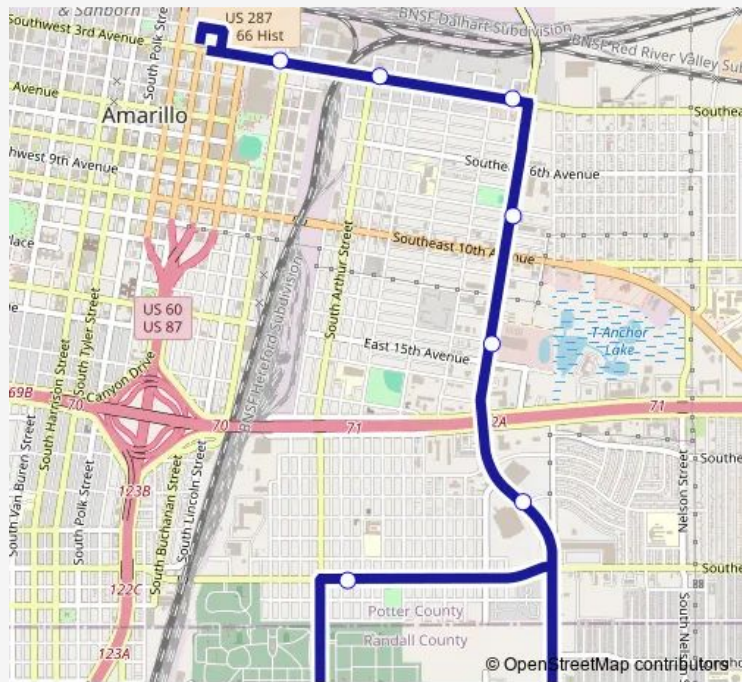

Direction
 SE 34th Ave & S Osage St (Walmart) — SE 3rd Ave & S Johnson St

8 stops

[Open route schedule](#)

- SE 34th Ave & S Osage St (Walmart)
- SE 27th Ave & S Cleveland St
- Ross Osage Dr & Pine St (Sams Club)
- Ross St & SE 14th Ave (Flee Market)
- Ross St & SE 8th Ave
- SE 3rd Ave & S Aldredge St
- SE 3rd Ave & S Arthur St
- SE 3rd Ave & S Johnson St

Route schedule

SE 34th Ave & S Osage St (Walmart) — SE 3rd Ave & S Johnson St

Monday	06:27-17:43
Tuesday	06:27-17:43
Wednesday	06:27-17:43
Thursday	06:27-17:43
Friday	06:27-17:43
Saturday	06:27-17:43
Sunday	—

Route info

Direction: SE 34th Ave & S Osage St (Walmart)

Stops: 8

Trip Duration: 0 hour 18 min

Direction

Transfer Station (219 S Fillmore St) — SE 34th Ave & S Osage St (Walmart)

10 stops

[Open route schedule](#)

Osage St & SE 27th Ave

Osage St & SE 28th Ave

SE 34th Ave & S Osage St (Walmart)

Route schedule

Transfer Station (219 S Fillmore St) — SE 34th Ave & S Osage St (Walmart)

Monday 06:55-17:25

Tuesday 06:55-17:25