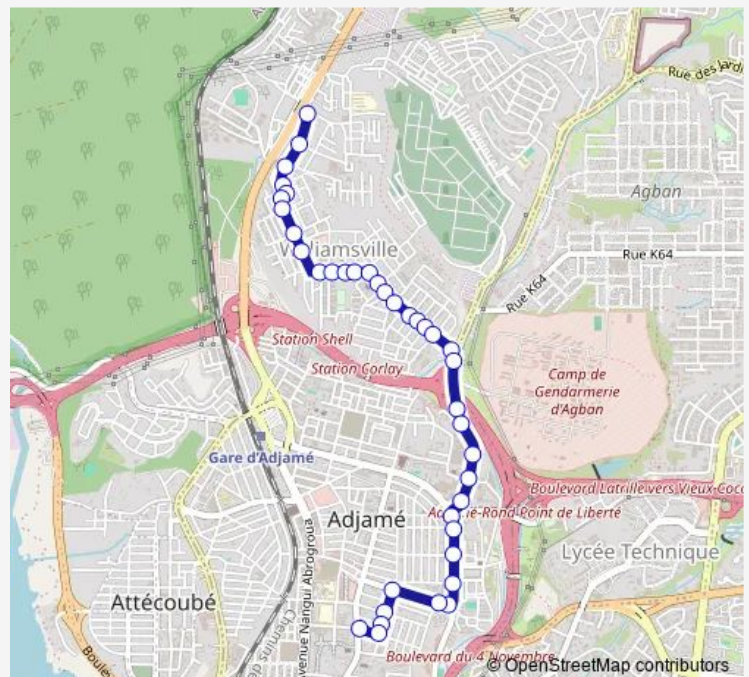

Bus woro woro : Saint Michel ↔ Williamsville Macaci

[Go to website](#)

Direction

Macaci — Gare Saint Michel

39 stops

[Open route schedule](#)

- Macaci
- Carrefour Station
- Escalier
- Garage Mercedes
- Pharmacie Rapha
- Bmw
- Dépôt Solibra - Williamsville
- Craven
- Petit Portail Crs
- Crs
- Cité Universitaire
- Terminus 14
- Commissariat de la Police du 11^e Arrondissements
- Cafétière
- Carrefour Copa Barry
- Carrefour Poulet
- Grande Mosquée de Williamsville
- Dépôt
- Ozanga
- Kiosque Mimos
- Carrefour Affou Keita

Route schedule

Macaci — Gare Saint Michel

Monday	06:00
Tuesday	06:00
Wednesday	06:00
Thursday	06:00
Friday	06:00
Saturday	06:00
Sunday	06:00

Route info

Direction: Macaci

Stops: 39

Trip Duration: 0 hour 27 min

woro woro : Saint Michel ↔ Williamsville Macaci

Djeni Kobenan

Feu Agban

2ème Feu Agban

Station Total

Institut Carine'N

Feu de Liberté

Adjamé Liberté

Sunday 06:00

Route info

Direction: Gare Saint Michel

Stops: 26

Trip Duration: 0 hour 20 min

Bus time schedules and route maps are available in an offline PDF at busmaps.com. Use the busmaps.com website to see live bus times, train schedule or subway schedule, and step-by-step directions for all public transit in Abidjan