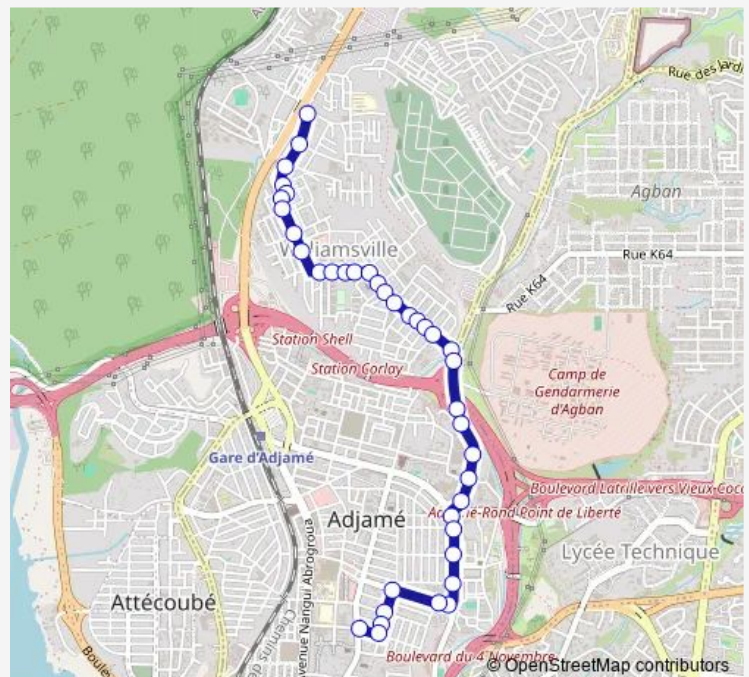

Bus woro woro : Saint Michel ↔ Williamsville Macaci

[Go to website](#)

Direction

Macaci — Gare Saint Michel

39 stops

[Open route schedule](#)

- Macaci
- Carrefour Station
- Escalier
- Garage Mercedes
- Pharmacie Rapha
- Bmw
- Dépôt Solibra - Williamsville
- Craven
- Petit Portail Crs
- Crs
- Cité Universitaire
- Terminus 14
- Commissariat de la Police du 11^e Arrondissements
- Cafétière
- Carrefour Copa Barry
- Carrefour Poulet
- Grande Mosquée de Williamsville
- Dépôt
- Ozanga
- Kiosque Mimos
- Carrefour Affou Keita

Route schedule

Macaci — Gare Saint Michel

Monday	06:00
Tuesday	06:00
Wednesday	06:00
Thursday	06:00
Friday	06:00
Saturday	06:00
Sunday	06:00

Route info

Direction: Macaci

Stops: 39

Trip Duration: 0 hour 27 min

woro woro : Saint Michel ↔ Williamsville Macaci

Djeni Kobenan

Feu Agban

2ème Feu Agban

Station Total

Institut Carine'N

Feu de Liberté

Adjamé Liberté

Sunday 06:00

Route info

Direction: Gare Saint Michel

Stops: 26

Trip Duration: 0 hour 20 min

Bus time schedules and route maps are available in an offline PDF at busmaps.com. Use the busmaps.com website to see live bus times, train schedule or subway schedule, and step-by-step directions for all public transit in Abidjan