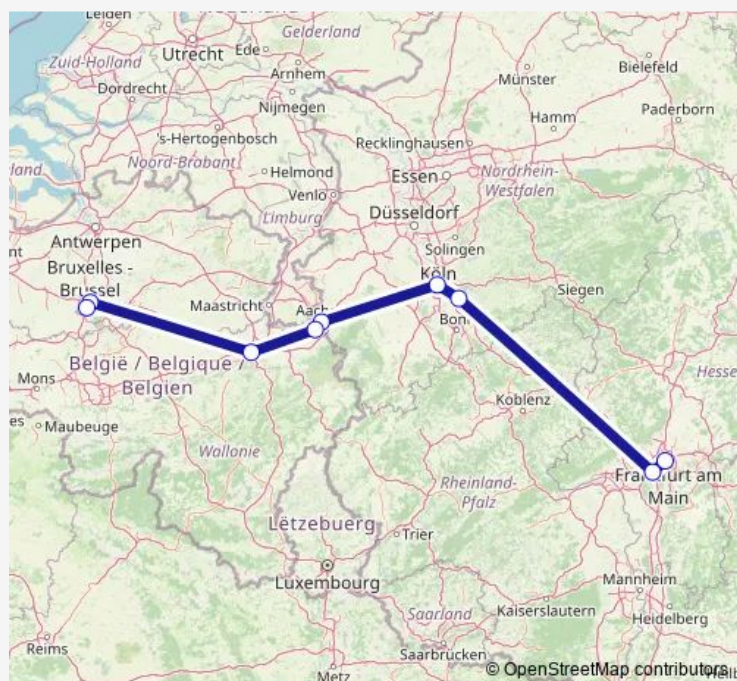

Rail ICE 18

[Go to website](#)

Direction

Frankfurt(Main)Hbf — Bruxelles Midi

9 stops

[Open route schedule](#)

Frankfurt(Main)Hbf

Frankfurt(M) Flughafen Fernbf

Frankfurt(Main)Hbf — Bruxelles Midi

Monday 06:26-06:27

Tuesday 06:26-06:27

Wednesday 06:26-06:27

Thursday 06:26-06:27

Friday 06:26-06:27

Saturday 06:26-06:27

Sunday —

Route info

Direction: Frankfurt(Main)Hbf

Stops: 9

Trip Duration: 3 hour 8 min

ICE 18

ICE 18 Rail time schedules and route maps are available in an offline PDF at busmaps.com. Use the busmaps.com website to see live bus times, train schedule or subway schedule, and step-by-step directions for all public transit in Brussels