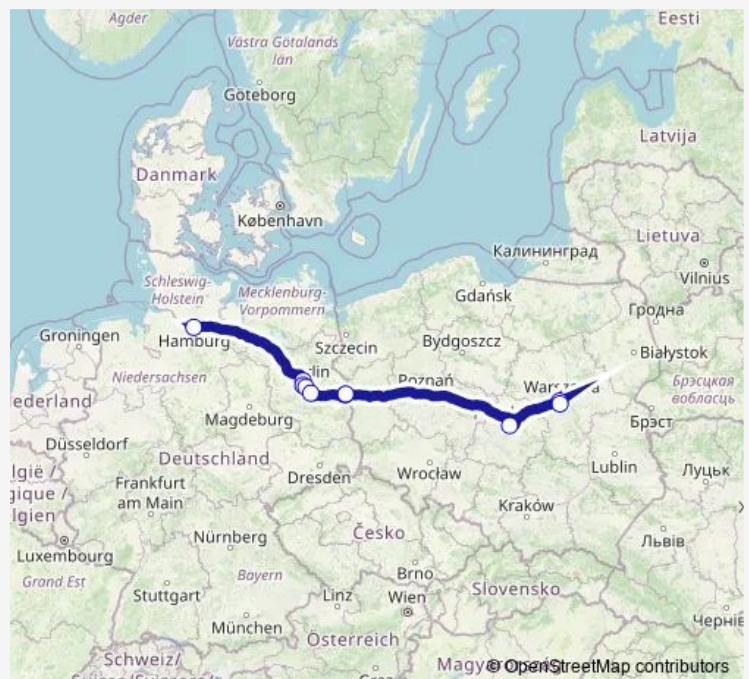

Flughafen Ber

Frankfurt (Oder), Bahnhof

Slubice Collegium Polonicum

Lodz, Bus Station

Warsaw, Bus Station West

Warsaw, Chopin Airport

### Route schedule

Hamburg Hauptbahnhof/Zob — Warsaw, Chopin Airport

Monday 18:00

Tuesday 18:00

Wednesday 18:00

Thursday 18:00

Friday 18:00

Saturday 18:00

### Route info

Direction: Hamburg Hauptbahnhof/Zob

Stops: 10

Trip Duration: 12 hour 30 min

N1322 — Warsaw - Berlin - Hamburg

**Direction**

Warsaw, Chopin Airport — Hamburg Hauptbahnhof/Zob

10 stops