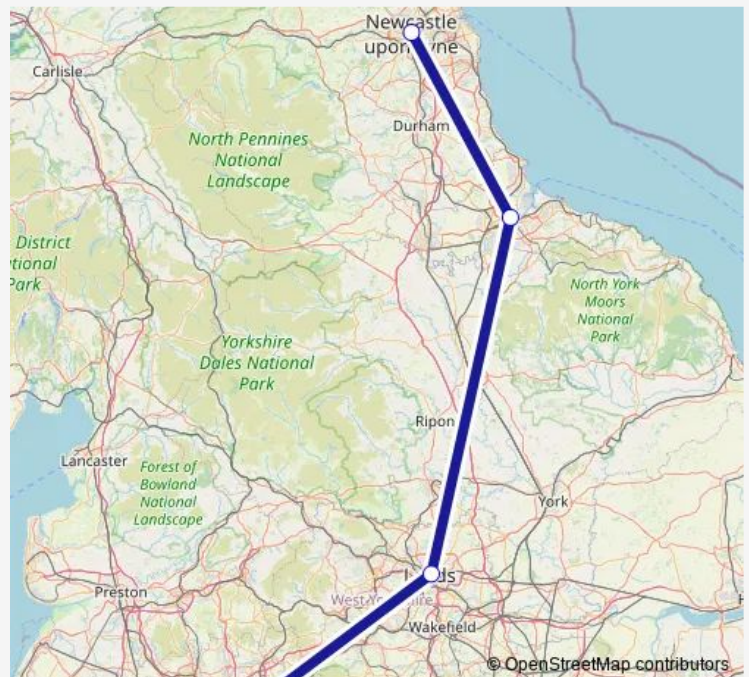

### Route info

Direction: John Dobson Street (N-Bound), Newcastle upon  
Tyne

Stops: 4

Trip Duration: 0 hour 0 min