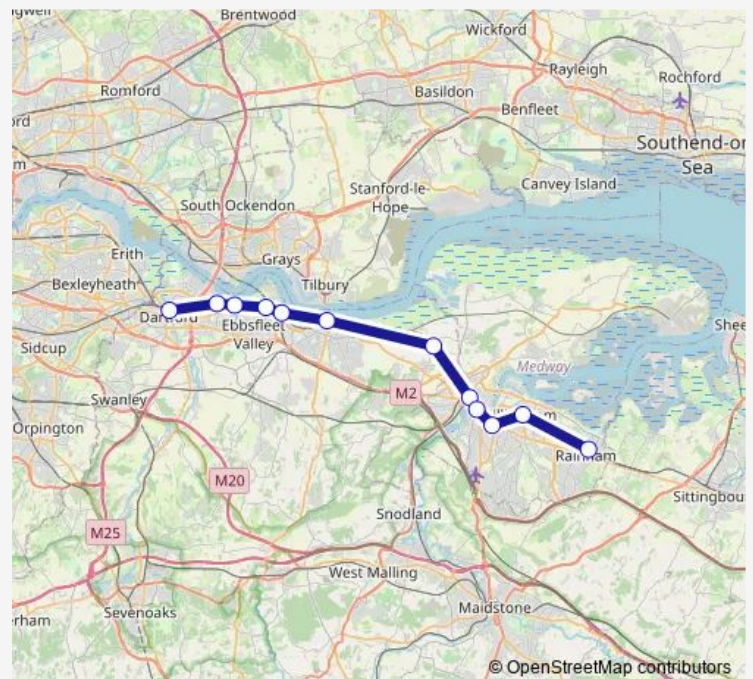

### Direction

Dartford — Rainham (Kent)

12 stops

[Open route schedule](#)

Dartford

Stone Crossing

Greenhithe for Bluewater

Swanscombe

Northfleet

Gravesend

Higham

Strood

Rochester

Chatham

Gillingham (Kent)

Rainham (Kent)

### Route schedule

Dartford — Rainham (Kent)

Monday 04:58-05:58

Tuesday 04:58-05:58

Wednesday 04:58-05:58

Thursday 04:58-05:58

Friday 04:58-05:58

Saturday 04:58-05:58

### Route info

Direction: Dartford

Stops: 12

Trip Duration: 0 hour 43 min

TI:Dfd->Rai — TL train service from DFD to Rai

Tl:Dfd->Rai Rail time schedules and route maps are available in an offline PDF at busmaps.com. Use the busmaps.com website to see live bus times, train schedule or subway schedule, and step-by-step directions for all public transit in Rochester