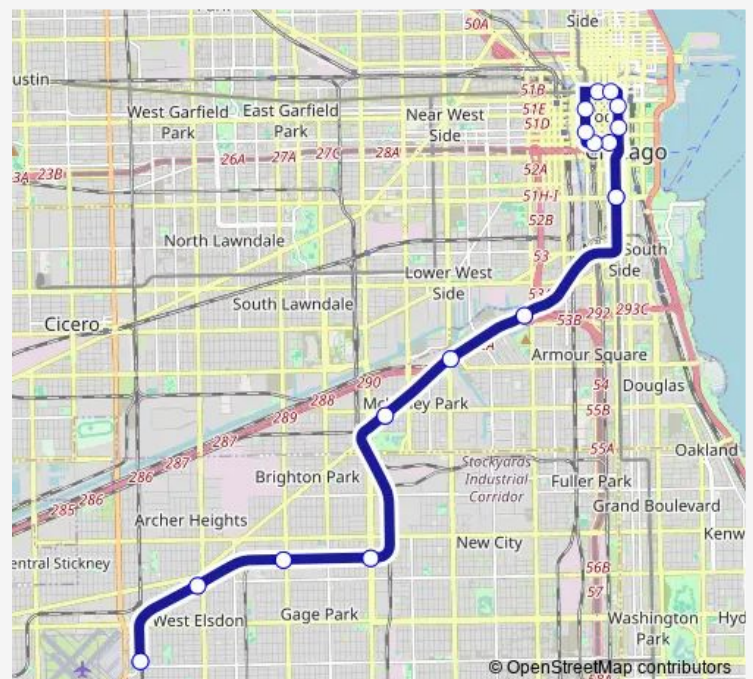

Quincy

Washington/Wells

Clark/Lake (Elevated)

State/Lake

Washington/Wabash

Adams/Wabash

Roosevelt (Elevated)

Halsted-Orange

Ashland-Orange

35th/Archer

Western-Orange

Route schedule

Midway — Midway

Monday 00:05-23:50

Tuesday 00:05-23:50

Wednesday 00:05-23:50

Thursday 00:05-23:50

Friday 00:05-23:50

Saturday 00:05-23:50

Sunday 00:05-23:50

Route info

Direction: Midway

Stops: 24

Trip Duration: 0 hour 58 min