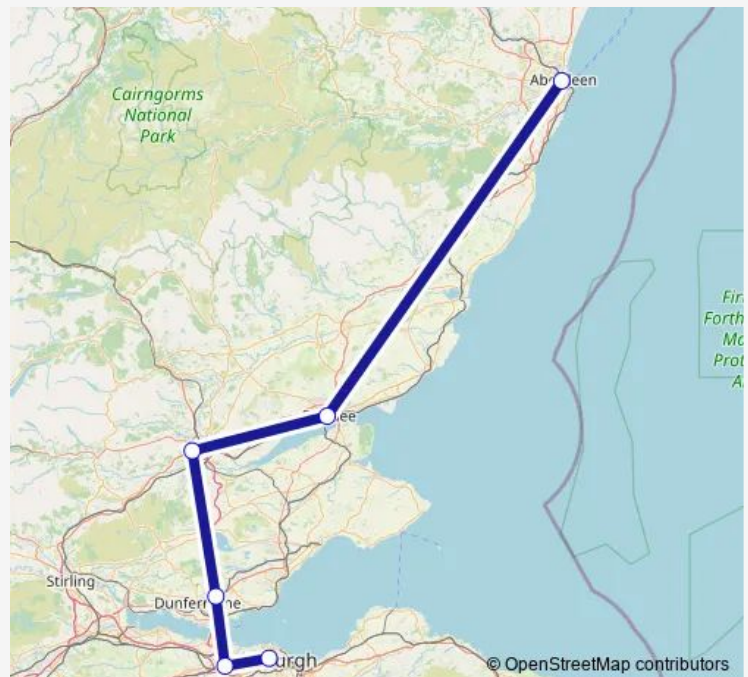

Overgate (at), West Marketgait, Dundee

Park and Ride Stance C, Broxden Avenue, Perth

Park & Ride (Stance 3), A92, Dunfermline

Ingliston Park & Ride (NW-bound), Ingliston

Bus Station (Gate H-Stance 14), Edinburgh

Route schedule

Union Square Bus Station (Stance 1), Guild Street, Aberdeen — Bus Station (Gate H-Stance 14), Edinburgh

Monday	06:00-21:30
Tuesday	06:00-21:30
Wednesday	06:00-21:30
Thursday	06:00-21:30
Friday	06:00-21:30
Saturday	06:00-21:30
Sunday	06:00-21:30

Route info

Direction: Union Square Bus Station (Stance 1), Guild Street, Aberdeen

Stops: 6

Trip Duration: 0 hour 0 min

■ Uk092

Direction

Bus Station (Gate H-Stance 14), Edinburgh — Union Square Bus Station (Stance 1), Guild Street, Aberdeen

6 stops

[Open route schedule](#)

Bus Station (Gate H-Stance 14), Edinburgh

Ingliston Park & Ride (NW-bound), Ingliston

Park & Ride (Stance 3), A92, Dunfermline

Park and Ride Stance C, Broxden Avenue, Perth