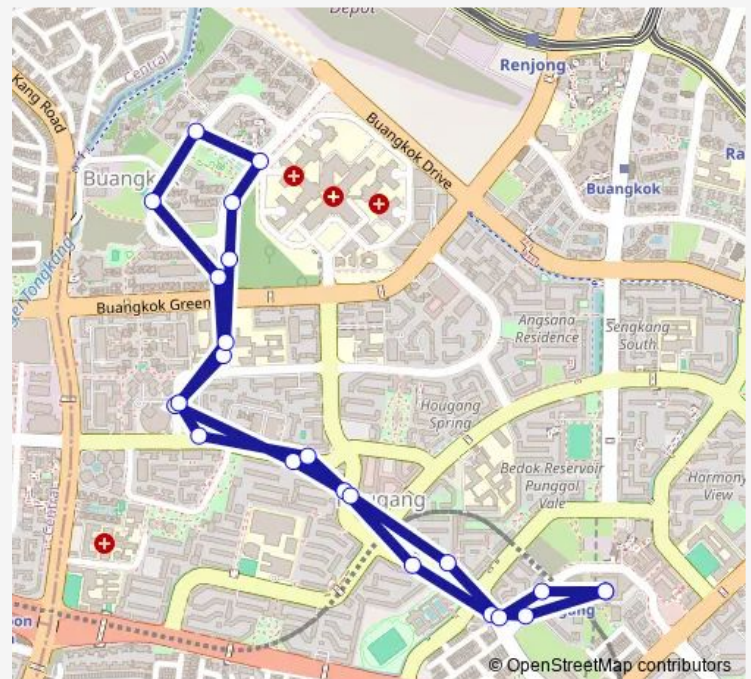

Blk 681

Blk 508

Blk 834

Route schedule

Hougang Ctrl Int — Hougang Ctrl Int

Monday	05:45
Tuesday	05:45
Wednesday	05:45
Thursday	05:45
Friday	05:45
Saturday	05:45
Sunday	05:45

Route info

Direction: Hougang Ctrl Int

Stops: 23

Trip Duration: 0 hour 27 min

329

BusMaps

Blk 830a

Hougang Ctrl Int

329 Bus time schedules and route maps are available in an offline PDF at busmaps.com. Use the busmaps.com website to see live bus times, train schedule or subway schedule, and step-by-step directions for all public transit in Singapore