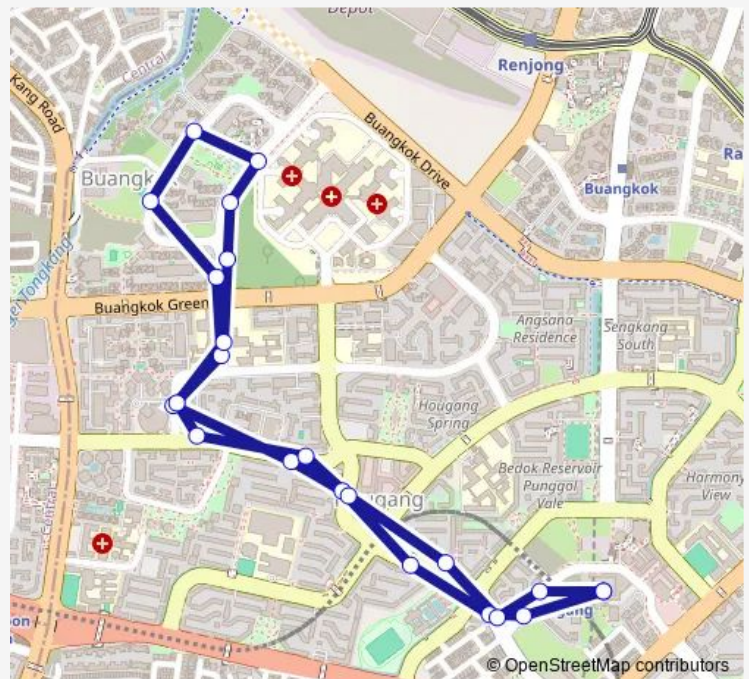

Blk 681

Blk 508

Blk 834

Route schedule

Hougang Ctrl Int — Hougang Ctrl Int

Monday	05:45
Tuesday	05:45
Wednesday	05:45
Thursday	05:45
Friday	05:45
Saturday	05:45
Sunday	05:45

Route info

Direction: Hougang Ctrl Int

Stops: 23

Trip Duration: 0 hour 27 min

329

BusMaps

Blk 830a

Hougang Ctrl Int

329 Bus time schedules and route maps are available in an offline PDF at busmaps.com. Use the busmaps.com website to see live bus times, train schedule or subway schedule, and step-by-step directions for all public transit in Singapore